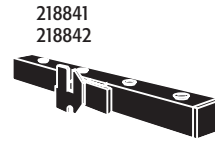

mini-ladder & accessories

Our mini-ladder system offers a contemporary look at an affordable price. The rungs of the ladder are designed to accept almost any grid accessory. The wall ladders can be mounted directly to the wall or used with a top cap (anchor bracket) as shown. Call our sales department if you require help on planning and pricing your specific application.

Combine the mini-ladder wall system with the mini-ladder floor standing units and create imaginative store designs so necessary in today's competitive retail environment.

price at:		1	6	12	
218855	flat shelf 9" x 12"	matte black	12.35	11.75	11.15
218856	flat shelf 9" x 12"	brushed chr	18.40	17.50	16.60