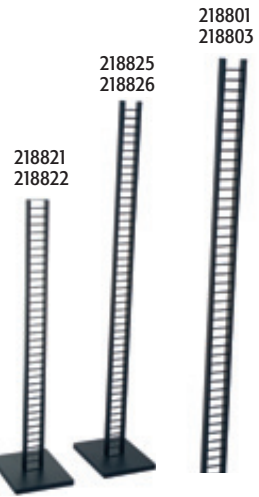

mini-ladder & accessories

Our mini-ladder system offers a contemporary look at an affordable price. The rungs of the ladder are designed to accept almost any grid accessory. The wall ladders can be mounted directly to the wall or used with a top cap (anchor bracket) as shown. Call our sales department if you require help on planning and pricing your specific application.

price at:			1	6	12
218801	mini-ladder wall post 87 1/2" high (incl. adj levellers) 1/4" rungs; 1 1/2" on center, 3" wide. uprights are 1/2" x 1 1/2" rectangular tubing, built in wall plate	matte black	69.90	66.40	62.90
218803	mini-ladder wall post 87 1/2" high (incl. adj levellers) 1/4" rungs; 1 1/2" on center, 3" wide. uprights are 1/2" x 1 1/2" rectangular tubing, built in wall plate	brushed chr	89.90	85.90	81.70
218812	anchor bracket for mini-ladder; used to secure mini-ladder post to wall	matte black	22.50	21.50	20.25
218814	anchor bracket for mini-ladder; used to secure mini-ladder post to wall	brushed chr	28.25	26.90	25.75
218821	54" free-standing mini-ladder post, with 12" x 15" weighted base	matte black	89.90	85.45	80.95
218822	54" free-standing mini-ladder post, with 12" x 15" weighted base	brushed chr	109.90	104.45	98.90
218825	72" free-standing mini-ladder post, with 12" x 15" weighted base	matte black	97.50	92.65	87.75
218826	72" free-standing mini-ladder post, with 12" x 15" weighted base	brushed chr	114.90	109.20	103.45
218850	interior shelf - perforated metal 43"l x 14 1/2"w	matte black	59.90	58.90	53.90
218851	interior shelf - perforated metal 43"l x 14 1/2"w	brushed chr	74.90	71.20	67.45
218841	mirage shelf bracket for interior shelves	matte black	6.90	6.55	6.25
218842	mirage shelf bracket for interior shelves	brushed chr	11.50	11.00	10.35