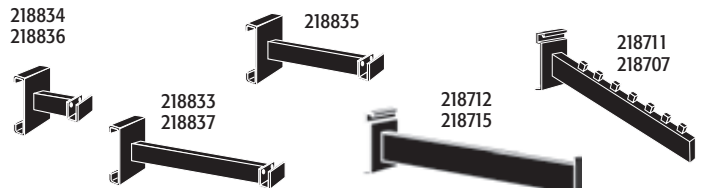

price at:			1	6	12
218834	3" hangrail bracket	matte black	4.65	4.45	4.20
218836	3" hangrail bracket	brushed chr	6.25	5.95	5.65
218835	8" hangrail bracket	matte black	5.90	5.65	5.35
218833	12" hangrail bracket	matte black	6.25	5.90	5.65
218837	12" hangrail bracket	brushed chr	8.90	8.50	8.10

price at:			1	12	48
218711	7 cube waterfall to attach to mini-ladder post	matte black	6.25	5.90	5.65
218707	7 cube waterfall to attach to mini-ladder post	brushed chr	7.50	7.15	6.75
218712	12 1/2" straight arm to attach to mini-ladder post	matte black	4.65	4.40	4.20
218715	12 1/2" straight arm to attach to mini-ladder post	brushed chr	6.70	6.40	6.05