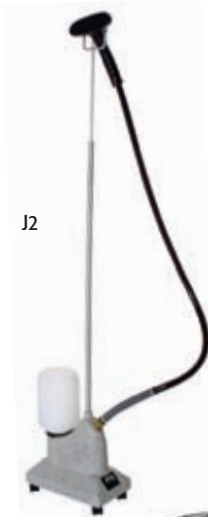

www.eddies.com

toll free 1-877-433-3437

steamers

199475

The Reliable™ G4 commercial steamer includes a 1 gallon tank, automatic shut-off, easy roll casters and a removable brush built into the steam head.

G4

199500

The Jiffy J2 model is quite likely the best selling steamer in North America. It features a removable hose hanger, contour handle grip and heavy duty wiring, as well as a 1 gallon durable plastic water bottle. Use it on clothing, drapery, furniture and any fabric to remove wrinkles quickly and easily. Steamers remove wrinkles while being gentle on the fabric. Your J2, with proper maintenance, will last through years of demanding use.

J2

199540

If you steam for hours each day, the Jiffy J4000 model may be the best choice for you. The J4000 features an easy to read water level gauge – which also indicates sediment build-up, cast aluminum housing unit for added durability, corrosion-proof stainless steel boiler tank – no water lines to become clogged, dual thermostats for steam in seconds. A safety wiring feature turns unit off temporarily when it runs dry.