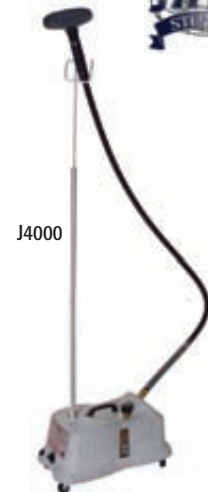

www.eddies.com

toll free 1-877-433-3437

steamers

199475

The Reliable™ G4 commercial steamer includes a 1 gallon tank, automatic shut-off, easy roll casters and a removable brush built into the steam head.

G4

199500

The Jiffy J2 model is quite likely the best selling steamer in North America. It features a removable hose hanger, contour handle grip and heavy duty wiring, as well as a 1 gallon durable plastic water bottle. Use it on clothing, drapery, furniture and any fabric to remove wrinkles quickly and easily. Steamers remove wrinkles while being gentle on the fabric. Your J2, with proper maintenance, will last through years of demanding use.

J2

199540

If you steam for hours each day, the Jiffy J4000 model may be the best choice for you. The J4000 features an easy to read water level gauge – which also indicates sediment build-up, cast aluminum housing unit for added durability, corrosion-proof stainless steel boiler tank – no water lines to become clogged, dual thermostats for steam in seconds. A safety wiring feature turns unit off temporarily when it runs dry.