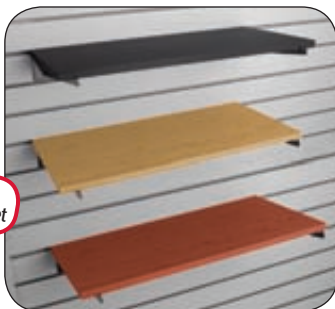

perforated metal shelves

218750

price at:		1	4	24	
190556	12" x 24" perforated metal shelf	matte black	33.25	31.60	27.25
190555	12" x 24" perforated metal shelf	brushed chr	39.90	37.90	32.90
190551	12" x 48" perforated metal shelf	matte black	52.50	49.90	43.05
190550	12" x 48" perforated metal shelf	brushed chr	69.90	66.40	57.40

price at:		1	20	50	
218750	clip for rect. str. arm to hold shelf	brushed chr	1.50	1.40	1.35

bullnose shelves

Our plastic bullnose shelves are an economical alternative to real wood shelving. Extremely strong, yet lightweight, these shelves are chip resistant and will hold up to 50 lbs. of merchandise. Bullnose shelves can be used throughout your store on your grid, slatwall, wall standards and floor racks. Create a high end look at an affordable price.

price at:		1	4	24	
190500	13" x 24"	black	16.90	16.10	13.55
190502	13" x 24"	lt oak	24.90	23.70	20.00
190510	13" x 48"	black	25.90	24.65	20.90
190512	13" x 48"	lt oak	35.90	34.15	28.80

laminated wood shelves (5/8")