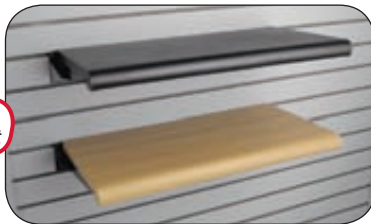

perforated metal shelves

218750

price at:		1	4	24	
190556	12" x 24" perforated metal shelf	matte black	33.25	31.60	27.25
190555	12" x 24" perforated metal shelf	brushed chr	39.90	37.90	32.90
190551	12" x 48" perforated metal shelf	matte black	52.50	49.90	43.05
190550	12" x 48" perforated metal shelf	brushed chr	69.90	66.40	57.40

price at:		1	20	50	
218750	clip for rect. str. arm to hold shelf	brushed chr	1.50	1.40	1.35

bullnose shelves

Our plastic bullnose shelves are an economical alternative to real wood shelving. Extremely strong, yet lightweight, these shelves are chip resistant and will hold up to 50 lbs. of merchandise. Bullnose shelves can be used throughout your store on your grid, slatwall, wall standards and floor racks. Create a high end look at an affordable price.