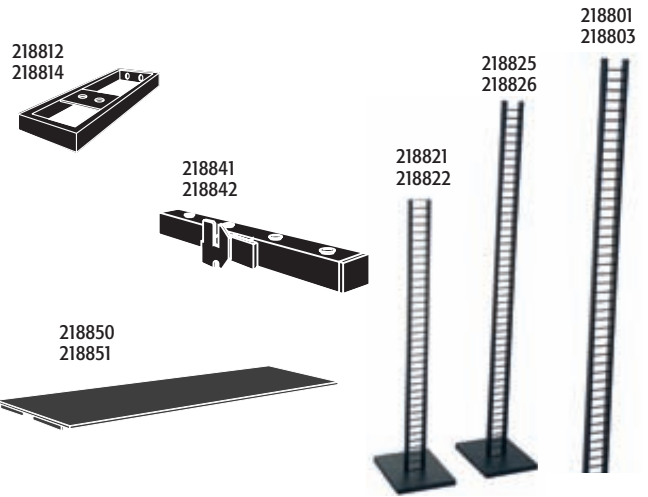

## mini-ladder & accessories

Our mini-ladder system offers a contemporary look at an affordable price. The rungs of the ladder are designed to accept almost any grid accessory. The wall ladders can be mounted directly to the wall or used with a top cap (anchor bracket) as shown. Call our sales department if you require help on planning and pricing your specific application.

price at:			1	6	12
218801	mini-ladder wall post 87 1/2" high (incl. adj levellers) 1/4" rungs; 1 1/2" on center, 3" wide. uprights are 1/2" x 1 1/2" rectangular tubing, built in wall plate	matte black	69.90	66.40	62.90
218803	mini-ladder wall post 87 1/2" high (incl. adj levellers) 1/4" rungs; 1 1/2" on center, 3" wide. uprights are 1/2" x 1 1/2" rectangular tubing, built in wall plate	brushed chr	89.90	85.90	81.70
218812	anchor bracket for mini-ladder; used to secure mini-ladder post to wall	matte black	22.50	21.50	20.25
218814	anchor bracket for mini-ladder; used to secure mini-ladder post to wall	brushed chr	28.25	26.90	25.75
218821	54" free-standing mini-ladder post, with 12" x 15" weighted base	matte black	89.90	85.45	80.95
218822	54" free-standing mini-ladder post, with 12" x 15" weighted base	brushed chr	117.90	112.90	106.10
218825	72" free-standing mini-ladder post, with 12" x 15" weighted base	matte black	97.50	92.65	87.75
218826	72" free-standing mini-ladder post, with 12" x 15" weighted base	brushed chr	119.90	113.90	107.90
218850	interior shelf - perforated metal 43"l x 14 1/2"w	matte black	59.90	58.90	53.90
218851	interior shelf - perforated metal 43"l x 14 1/2"w	brushed chr	74.90	71.20	67.45
218841	mirage shelf bracket for interior shelves	matte black	6.90	6.55	6.25
218842	mirage shelf bracket for interior shelves	brushed chr	11.50	11.00	10.35