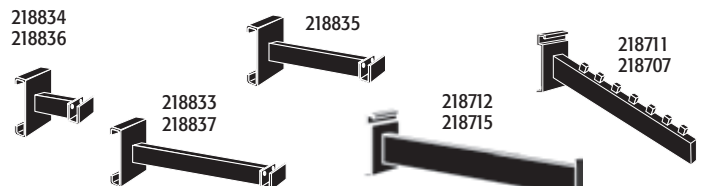

price at:			1	6	12
218834	3" hangrail bracket	matte black	4.65	4.45	4.20
218836	3" hangrail bracket	brushed chr	6.25	5.95	5.65
218835	8" hangrail bracket	matte black	5.90	5.65	5.35
218833	12" hangrail bracket	matte black	6.25	5.90	5.65
218837	12" hangrail bracket	brushed chr	8.90	8.50	8.10

price at:			1	12	48
218711	7 cube waterfall to attach to mini-ladder post	matte black	6.25	5.90	5.65
218707	7 cube waterfall to attach to mini-ladder post	brushed chr	7.50	7.15	6.75
218712	12 1/2" straight arm to attach to mini-ladder post	matte black	4.65	4.40	4.20
218715	12 1/2" straight arm to attach to mini-ladder post	brushed chr	6.70	6.40	6.05