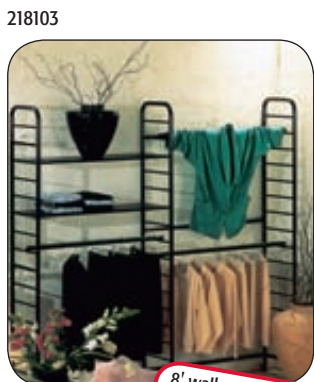

4' wall unit includes 2 hangrails

8' wall unit includes 4 hangrails

price at:		1	6	12	
218100	single two-tier unit 16" w x 48" l x 88" h; includes 2 epoxy coated hangrails with chrome protective strip; 5/16" levellers	black	194.90	185.20	175.45
218103	double 2-tier unit 16" w x 96" l x 88" h; includes 4 epoxy coated hangrails with chrome protective strip; 5/16" levellers	black	299.90	284.90	269.90

218003

218000
(double centre rack not shown)

218400

(accessories not included)

price at:			1	6	12
218000	double centre rack 28" w x 48" l x 58" h; includes 2 epoxy coated hangrail with chrome strip; 5/16" levellers	black	189.90	180.45	170.90
218003	single centre rack 17" w x 48" l x 58" h; includes 1 epoxy coated hangrail with protective chrome strip; 5/16" levellers	black	139.90	132.90	125.90
218400	tall tower 14" wide with 18" w x 22" l tubular base; 73" h	black	79.90	75.90	71.90

ladder system accessories

price at:			1	6	12
218500	top shelf for 218000 25" wide x 48" long; perforated metal	black	78.90	74.90	71.10
218503	top shelf for 218003 17" wide x 48" long; perforated metal	black	67.75	64.40	60.95
218506	regular shelf; fits all ladder system racks; 14" wide x 45" long; perforated metal	black	48.15	45.75	43.50
218600	48" hangrail with chrome protective strip	black	15.25	14.55	13.90
218700	7 cube exterior waterfall fits onto rungs of all ladder system racks	black	8.25	7.85	7.45
218703	12" exterior face-out fits onto rungs of all ladder system racks	black	6.45	6.15	5.85
218706	3" exterior face-out fits onto rungs of all ladder system racks	black	3.75	3.55	3.40
218708	12" interior face-out fits onto back stretch bar of 218100 & 218103	black	4.90	4.70	4.45
218709	7 cube interior waterfall fits onto back stretch bar of 218100 & 218103	black	6.45	6.15	5.85