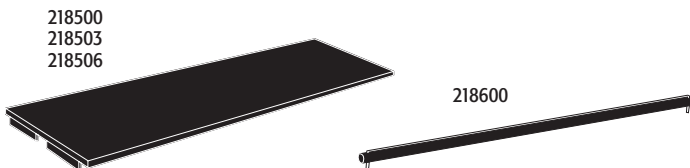

4' wall unit includes 2 hangrails

8' wall unit includes 4 hangrails

price at:		1	6	12	
218100	single two-tier unit 16" w x 48" l x 88" h; includes 2 epoxy coated hangrails with chrome protective strip; 5/16" levellers	black	194.90	185.20	175.45
218103	double 2-tier unit 16" w x 96" l x 88" h; includes 4 epoxy coated hangrails with chrome protective strip; 5/16" levellers	black	299.90	284.90	269.90

218003

218000
(double centre rack not shown)

218400

(accessories not included)

price at:			1	6	12
218000	double centre rack 28" w x 48" l x 58" h; includes 2 epoxy coated hangrail with chrome strip; 5/16" levellers	black	189.90	180.45	170.90
218003	single centre rack 17" w x 48" l x 58" h; includes 1 epoxy coated hangrail with protective chrome strip; 5/16" levellers	black	139.90	132.90	125.90
218400	tall tower 14" wide with 18" w x 22" l tubular base; 73" h	black	79.90	75.90	71.90

ladder system accessories

price at:			1	6	12
218500	top shelf for 218000 25" wide x 48" long; perforated metal	black	78.90	74.90	71.10
218503	top shelf for 218003 17" wide x 48" long; perforated metal	black	67.75	64.40	60.95
218506	regular shelf; fits all ladder system racks; 14" wide x 45" long; perforated metal	black	48.15	45.75	43.50
218600	48" hangrail with chrome protective strip	black	15.25	14.55	13.90
218700	7 cube exterior waterfall fits onto rungs of all ladder system racks	black	8.25	7.85	7.45
218703	12" exterior face-out fits onto rungs of all ladder system racks	black	6.45	6.15	5.85
218706	3" exterior face-out fits onto rungs of all ladder system racks	black	3.75	3.55	3.40
218708	12" interior face-out fits onto back stretch bar of 218100 & 218103	black	4.90	4.70	4.45
218709	7 cube interior waterfall fits onto back stretch bar of 218100 & 218103	black	6.45	6.15	5.85