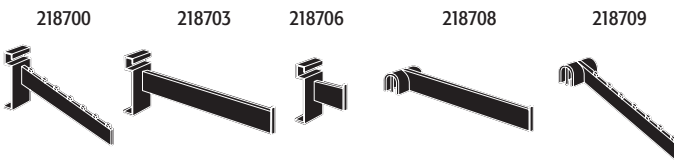

4' wall unit includes 2 hangrails

8' wall unit includes 4 hangrails

price at:		1	6	12	
218100	single two-tier unit 16" w x 48" l x 88" h; includes 2 epoxy coated hangrails with chrome protective strip; 5/16" levellers	black	194.90	185.20	175.45
218103	double 2-tier unit 16" w x 96" l x 88" h; includes 4 epoxy coated hangrails with chrome protective strip; 5/16" levellers	black	299.90	284.90	269.90

218003

218000
(double centre rack not shown)

218400

(accessories not included)

price at:			1	6	12
218000	double centre rack 28" w x 48" l x 58" h; includes 2 epoxy coated hangrail with chrome strip; 5/16" levellers	black	189.90	180.45	170.90
218003	single centre rack 17" w x 48" l x 58" h; includes 1 epoxy coated hangrail with protective chrome strip; 5/16" levellers	black	139.90	132.90	125.90
218400	tall tower 14" wide with 18" w x 22" l tubular base; 73" h	black	79.90	75.90	71.90

ladder system accessories

price at:			1	6	12
218500	top shelf for 218000 25" wide x 48" long; perforated metal	black	78.90	74.90	71.10
218503	top shelf for 218003 17" wide x 48" long; perforated metal	black	67.75	64.40	60.95
218506	regular shelf; fits all ladder system racks; 14" wide x 45" long; perforated metal	black	48.15	45.75	43.50
218600	48" hangrail with chrome protective strip	black	15.25	14.55	13.90
218700	7 cube exterior waterfall fits onto rungs of all ladder system racks	black	8.25	7.85	7.45
218703	12" exterior face-out fits onto rungs of all ladder system racks	black	6.45	6.15	5.85
218706	3" exterior face-out fits onto rungs of all ladder system racks	black	3.75	3.55	3.40
218708	12" interior face-out fits onto back stretch bar of 218100 & 218103	black	4.90	4.70	4.45
218709	7 cube interior waterfall fits onto back stretch bar of 218100 & 218103	black	6.45	6.15	5.85