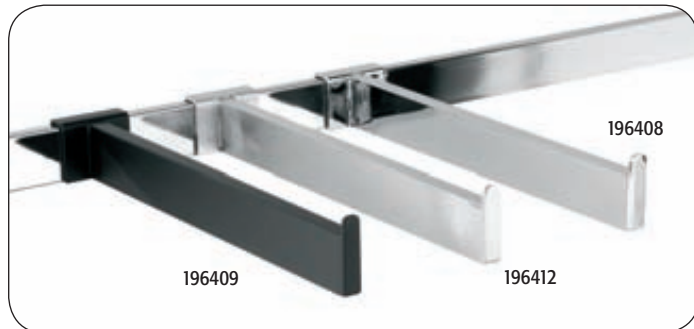

splicer

price at:		1	50	100	
196110	splicer for rect. hangrail to join 2 pieces of hangrail	zinc	1.60	1.40	1.25

rectangular hangrail accessories

price at:		1	100	500	
196300	4" hook	chrome	0.85	0.75	0.65
196301	6" hook	chrome	0.95	0.85	0.75
196302	8" hook	chrome	1.05	0.95	0.85
196312	8" hook	matte black	1.05	0.95	0.85
196311	8" hook w/safety return	brushed chr	1.30	1.20	1.05
196303	8" hook w/safety return	chrome	1.10	1.00	0.90
196304	12" hook	chrome	1.40	1.30	1.15

price at:		1	12	50	
196405	7 ball rectangular waterfall	chrome	5.45	5.20	4.90
196401	7 ball rectangular waterfall	matte black	5.45	5.20	4.90
196404	7 ball rectangular waterfall	brushed chr	7.70	7.35	6.95
196408	12" rectangular straight arm	chrome	4.05	3.85	3.65
196409	12" rectangular straight arm	matte black	4.05	3.85	3.65
196412	12" rectangular straight arm	brushed chr	5.10	4.85	4.60
196410	6" rectangular straight arm	chrome	3.10	2.90	2.80
196411	6" rectangular straight arm	matte black	3.10	2.90	2.80
196413	6" rectangular straight arm	brushed chr	4.25	4.05	3.70
196420	double rectangular straight arm	chrome	6.90	6.55	6.25
196421	double rectangular straight arm	brushed chr	8.90	8.50	8.10