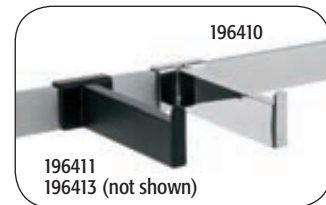

splicer

price at:		1	50	100	
196110	splicer for rect. hangrail to join 2 pieces of hangrail	zinc	1.60	1.40	1.25

rectangular hangrail accessories

price at:		1	100	500	
196300	4" hook	chrome	0.85	0.75	0.65
196301	6" hook	chrome	0.95	0.85	0.75
196302	8" hook	chrome	1.05	0.95	0.85
196312	8" hook	matte black	1.05	0.95	0.85
196311	8" hook w/safety return	brushed chr	1.30	1.20	1.05
196303	8" hook w/safety return	chrome	1.10	1.00	0.90
196304	12" hook	chrome	1.40	1.30	1.15

price at:		1	12	50	
196405	7 ball rectangular waterfall	chrome	5.45	5.20	4.90
196401	7 ball rectangular waterfall	matte black	5.45	5.20	4.90
196404	7 ball rectangular waterfall	brushed chr	7.70	7.35	6.95
196408	12" rectangular straight arm	chrome	4.05	3.85	3.65
196409	12" rectangular straight arm	matte black	4.05	3.85	3.65
196412	12" rectangular straight arm	brushed chr	5.10	4.85	4.60
196410	6" rectangular straight arm	chrome	3.10	2.90	2.80
196411	6" rectangular straight arm	matte black	3.10	2.90	2.80
196413	6" rectangular straight arm	brushed chr	4.25	4.05	3.70
196420	double rectangular straight arm	chrome	6.90	6.55	6.25
196421	double rectangular straight arm	brushed chr	8.90	8.50	8.10