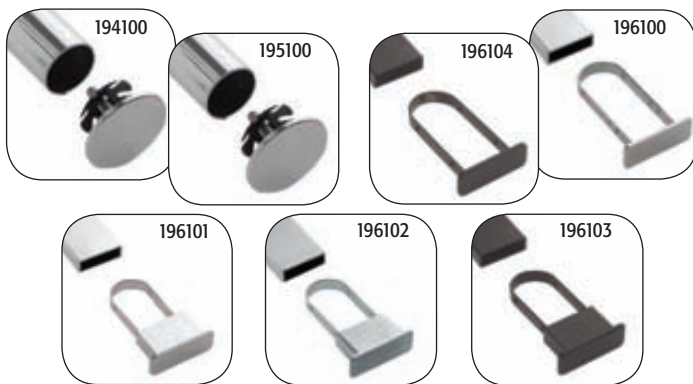

end caps

price at:		1	20	50	
194100	end cap for 1" round tubing	chrome	1.10	1.00	0.85
195100	end cap for 1 1/4" round tubing	chrome	1.10	1.00	0.85
196104	end cap for 1/2" x 1 1/2" rectangular tubing	matte black	1.20	1.10	0.95
196100	end cap for 1/2" x 1 1/2" rect. tubing	chrome	1.20	1.10	0.95
196101	end cap with extension for 1/2" x 1 1/2" rectangular tubing	chrome	1.50	1.35	1.15
196102	end cap with extension for 1/2" x 1 1/2" rectangular tubing	brushed chr	1.85	1.70	1.40
196103	end cap with extension for 1/2" x 1 1/2" rectangular tubing	matte black	1.50	1.35	1.15