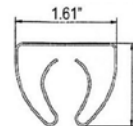

216655 - Small Nesting Table.
Tabletop is silver vein walnut melamine over MDF core with pvc banding on sides. Overall measurements are 47½" long x 23½" wide x 24" high.

216656 - Large Nesting Table.
Tabletop is silver vein walnut melamine over MDF core with pvc banding on sides. Overall measurements are 60" long x 32" wide x 30" high.

216620 - 90" Outrigger.
Outrigger stands 3½" from wall and features ½" slots on 1" centers.

216645 - Two Step Faceout.
Faceout measures 20" long and attaches to outrigger.

216625 - 12" Faceout.
Faceout measures 12" and attaches to outrigger.

216630 - U Bar.
U Bar measures 48" long on center and is 12" deep. Attaches to outriggers.

216650 - Shelf Support Hangrail.
Hangrail is 48" long on center and features two 12" faceouts. Hangrail can be used by itself or as part of a shelf display using a 48" shelf and four shelf support clips.

216635 - Melamine Shelf.
Shelf measures 48" long x 12" wide x .71" thick. Silver vein walnut melamine over MDF core with pvc edges.

216640 - Shelf Support Clip.
Support clips screw into melamine shelves so they fit securely over shelf support hangrail.