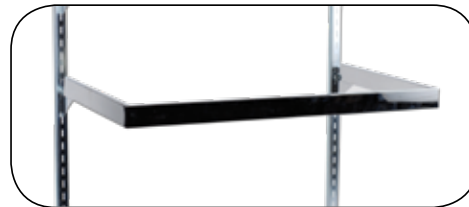

slotted standards 1/2" slots on 1" centers

price at:			1	20	50
190113	72" single slotted standard, 1" w	zinc	9.50	8.45	7.50
190114	72" single slotted standard, 1" w	matte black	9.50	8.45	7.50
190002	84" single slotted standard, 1" w	zinc	10.90	9.85	8.20
190004	96" single slotted standard, 3/4" w	zinc	11.25	10.10	8.90
190005	96" single slotted standard, 1" w	zinc	12.25	11.05	9.25
190007	96" single slotted standard, 1" w	matte black	12.25	11.05	9.25
190120	96" double slotted standard, 1 1/4" w	zinc	14.90	12.90	10.90
190202	120" recessed standard for 5/8" thick panels	zinc	31.90	28.70	24.30

faceouts & waterfalls

price at:			1	12	50
199009	12" straight arm (rectangular tubing)	chrome	4.90	4.70	4.40
199011	12" straight arm (rectangular tubing)	matte black	4.90	4.70	4.40
199015	12" straight arm (rectangular tubing)	brushed chrome	5.90	5.65	5.35

price at:			1	12	50
191000	7 ball waterfall (sq tubing)	chrome	4.35	4.15	3.75
191004	7 ball waterfall (rectangular tubing)	chrome	5.35	5.10	4.85

u-shaped hangrail

Shown using shelf conversion clips from page 65 (sku#192420) and 12" x 24" laminate maple shelf from page 80 (sku#190532).

price at:			1	10	50
191010	u-shaped hangrail for 12" x 24" shelves	chrome	21.90	20.80	19.75
191011	u-shaped hangrail for 12" x 24" shelves	brushed chrome	28.90	27.50	26.00
191015	u-shaped hangrail for 12" x 48" shelves	chrome	27.75	26.50	25.50
191016	u-shaped hangrail for 12" x 48" shelves	brushed chrome	38.55	36.60	34.70