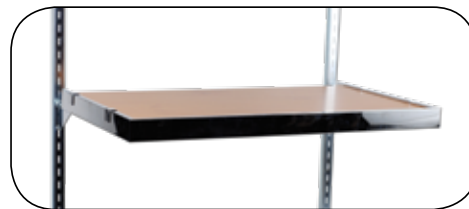

slotted standards 1/2" slots on 1" centers

price at:			1	20	50
190113	72" single slotted standard, 1" w	zinc	9.50	8.45	7.50
190114	72" single slotted standard, 1" w	matte black	9.50	8.45	7.50
190002	84" single slotted standard, 1" w	zinc	10.90	9.85	8.20
190004	96" single slotted standard, 3/4" w	zinc	11.25	10.10	8.90
190005	96" single slotted standard, 1" w	zinc	12.25	11.05	9.25
190007	96" single slotted standard, 1" w	matte black	12.25	11.05	9.25
190120	96" double slotted standard, 1 1/4" w	zinc	14.90	12.90	10.90
190202	120" recessed standard for 5/8" thick panels	zinc	31.90	28.70	24.30

faceouts & waterfalls

price at:			1	12	50
199009	12" straight arm (rectangular tubing)	chrome	4.90	4.70	4.40
199011	12" straight arm (rectangular tubing)	matte black	4.90	4.70	4.40
199015	12" straight arm (rectangular tubing)	brushed chrome	5.90	5.65	5.35

price at:			1	12	50
191000	7 ball waterfall (sq tubing)	chrome	4.35	4.15	3.75
191004	7 ball waterfall (rectangular tubing)	chrome	5.35	5.10	4.85

u-shaped hangrail

Shown using shelf conversion clips from page 65 (sku#192420) and 12" x 24" laminate maple shelf from page 80 (sku#190532).