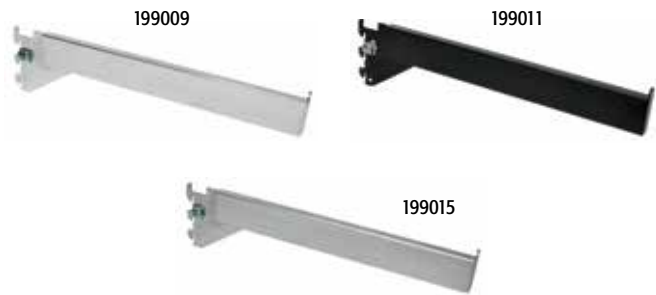

outriggers

Outriggers are easy to install. Merchandise with our standard hardware for an unparalleled high end look at a fraction of the cost of custom fixtures.

price at:			1	6	12
190219	84" square tubing, 1" x 1" accepts all slotted standard hardware (1/2" slots on 1" centers)	chrome	29.65	28.20	26.70
190220	90" rectangular tubing, 1" x 2" tubing accepts all slotted standard hardware (1/2" slots on 1" centers)	brushed chrome	69.90	66.40	62.90

slotted standards 1/2" slots on 1" centers

price at:			1	20	50
190113	72" single slotted standard, 1" w	zinc	9.50	8.45	7.50
190114	72" single slotted standard, 1" w	matte black	9.50	8.45	7.50
190002	84" single slotted standard, 1" w	zinc	10.90	9.85	8.20
190004	96" single slotted standard, 3/4" w	zinc	11.25	10.10	8.90
190005	96" single slotted standard, 1" w	zinc	12.25	11.05	9.25
190007	96" single slotted standard, 1" w	matte black	12.25	11.05	9.25
190120	96" double slotted standard, 1 1/4" w	zinc	14.90	12.90	10.90
190202	120" recessed standard for 5/8" thick panels	zinc	31.90	28.70	24.30

faceouts & waterfalls

price at:			1	12	50
199009	12" straight arm (rectangular tubing)	chrome	4.90	4.70	4.40
199011	12" straight arm (rectangular tubing)	matte black	4.90	4.70	4.40
199015	12" straight arm (rectangular tubing)	brushed chrome	5.90	5.65	5.35

price at:			1	12	50
191000	7 ball waterfall (sq tubing)	chrome	4.35	4.15	3.75
191004	7 ball waterfall (rectangular tubing)	chrome	5.35	5.10	4.85

u-shaped hangrail

Shown using shelf conversion clips from page 65 (sku#192420) and 12" x 24" laminate maple shelf from page 80 (sku#190532).