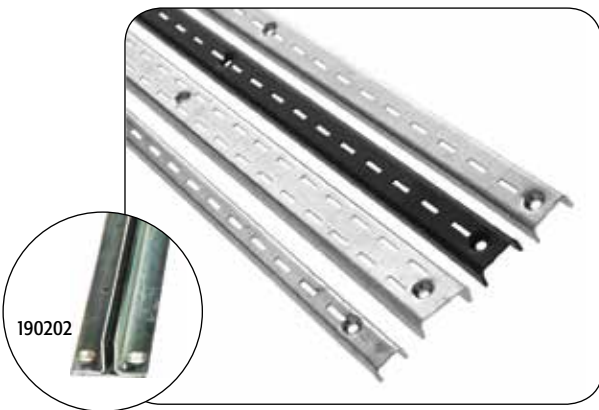

outriggers

Outriggers are easy to install. Merchandise with our standard hardware for an unparalleled high end look at a fraction of the cost of custom fixtures.

price at:			1	6	12
190219	84" square tubing, 1" x 1" accepts all slotted standard hardware (1/2" slots on 1" centers)	chrome	29.65	28.20	26.70
190220	90" rectangular tubing, 1" x 2" tubing accepts all slotted standard hardware (1/2" slots on 1" centers)	brushed chrome	69.90	66.40	62.90

slotted standards 1/2" slots on 1" centers

price at:			1	20	50
190113	72" single slotted standard, 1" w	zinc	9.50	8.45	7.50
190114	72" single slotted standard, 1" w	matte black	9.50	8.45	7.50
190002	84" single slotted standard, 1" w	zinc	10.90	9.85	8.20
190004	96" single slotted standard, 3/4" w	zinc	11.25	10.10	8.90
190005	96" single slotted standard, 1" w	zinc	12.25	11.05	9.25
190007	96" single slotted standard, 1" w	matte black	12.25	11.05	9.25
190120	96" double slotted standard, 1 1/4" w	zinc	14.90	12.90	10.90
190202	120" recessed standard for 5/8" thick panels	zinc	31.90	28.70	24.30

faceouts & waterfalls

price at:			1	12	50
199009	12" straight arm (rectangular tubing)	chrome	4.90	4.70	4.40
199011	12" straight arm (rectangular tubing)	matte black	4.90	4.70	4.40
199015	12" straight arm (rectangular tubing)	brushed chrome	5.90	5.65	5.35

price at:			1	12	50
191000	7 ball waterfall (sq tubing)	chrome	4.35	4.15	3.75
191004	7 ball waterfall (rectangular tubing)	chrome	5.35	5.10	4.85

u-shaped hangrail

Shown using shelf conversion clips from page 65 (sku#192420) and 12" x 24" laminate maple shelf from page 80 (sku#190532).