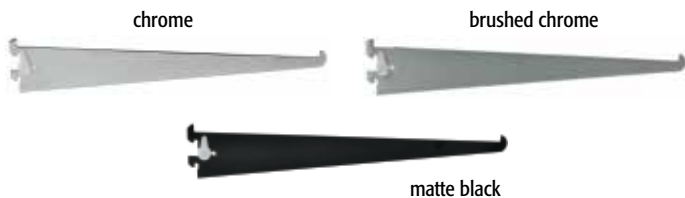

shelf brackets

Superior design! Upturned tabs lock brackets into standards.
General purpose brackets can be used with any shelf.

price at:		1	12	50	
192197	8" shelf bracket	chrome	3.25	3.10	2.95
192199	10" shelf bracket	chrome	3.50	3.35	3.15
192200	12" shelf bracket	chrome	3.65	3.50	3.30
192201	12" shelf bracket	matte black	3.65	3.50	3.30
192220	12" shelf bracket	brushed chrome	4.05	3.85	3.65
192202	14" shelf bracket	chrome	3.80	3.65	3.45
192203	14" shelf bracket	matte black	3.80	3.65	3.45