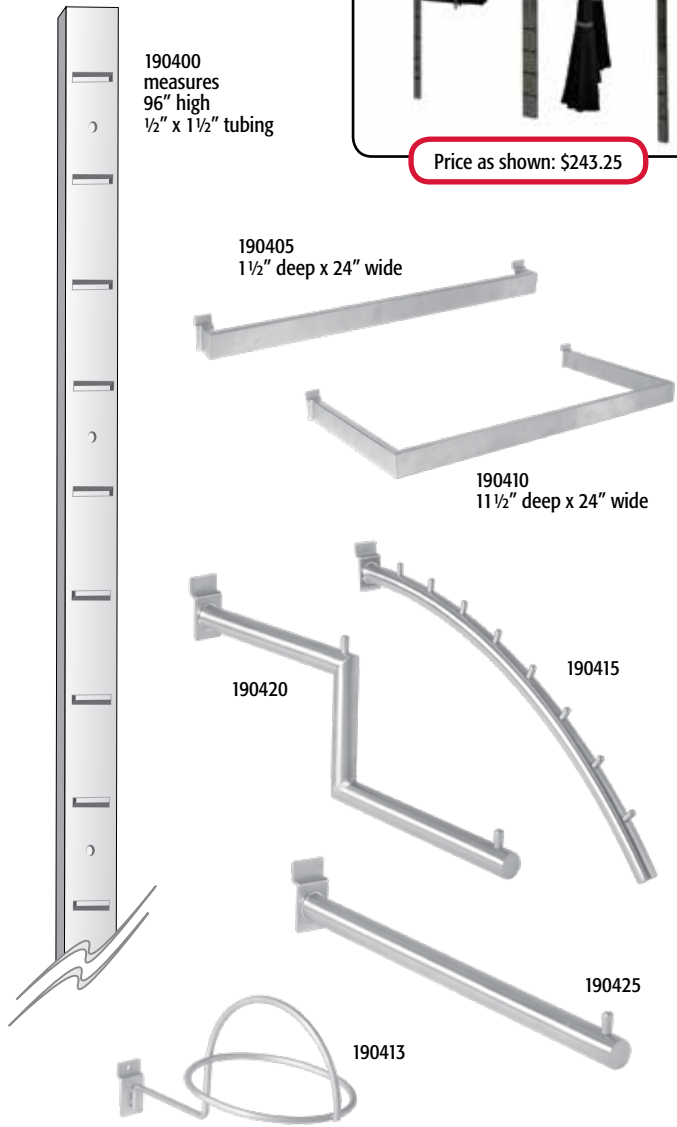

Price as shown: \$243.25

190400 measures 96" high 1/2" x 1 1/2" tubing

190405 1 1/2" deep x 24" wide

190410 1 1/2" deep x 24" wide

190415

190420

190425

190413

<b>price at:</b>			<b>1</b>	<b>6</b>	<b>48</b>
190400	96" slim track wall standard	brushed chrome	44.90	42.70	37.70

<b>price at:</b>			<b>1</b>	<b>10</b>	<b>50</b>
190405	small u-shaped hangrail	brushed chrome	14.25	13.55	12.85
190410	large u-shaped hangrail	brushed chrome	22.45	21.35	20.20
190415	8 pin waterfall	brushed chrome	8.65	8.20	7.80
190420	14" two-step faceout	brushed chrome	8.35	7.90	7.55
190425	12" faceout	brushed chrome	4.45	4.20	4.00
190413	hat and helmet display	brushed chrome	3.60	3.40	3.25

## cash drawers & boxes

- 410mm wide x 420mm deep x 100mm high
- thick gauge cold rolled steel
- interfaces with POS printers with Epson standard
- RJ11 cable included
- Cash tray – 4 bill/8 coins (metal wire grips)

<b>price at:</b>			<b>1</b>	<b>4</b>	<b>8</b>
199380	deluxe cash drawer	black	139.90	132.90	125.90
199381	mounting brackets (pair)	black	41.75	39.65	37.55

- 30cm wide x 24cm deep x 9cm high
- removable coin and bill organizer
- lockable