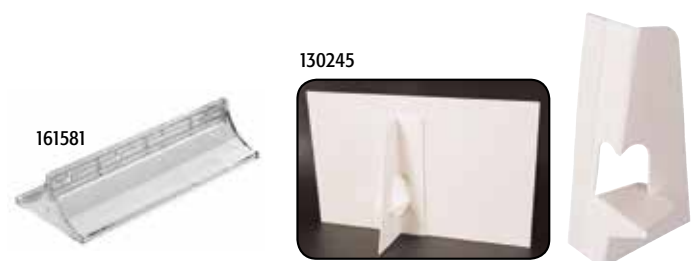

7" x 11" preprinted show cards

medium card stock, double-sided

price at:

7" x 11" show cards, medium card stock	white/red	1	12	24
		1.45	1.25	1.15

5 1/2" x 7" policy cards

plastic, single-sided

price at:

5 1/2" x 7" policy cards, durable plastic	gold/black	1	6	12
		3.60	3.45	3.35

show card bases

price at:

161581	base for 7" x 11" show cards	clear	1	12	120
			1.55	1.45	1.35
130245	6" show card easel w/ permanent adhesive strip	white	1	25	100
			1.25	1.20	1.15

See page 95 for security signage.

countertop promotion & pricing

163020 - black
163030 - red

163021 - black
163031 - red

163023 - black
163033 - red

163022 - black
163032 - red

163025 - black
163035 - red

price at:

small frosted counter signs, 3" x 1 1/4"	1	6	12
	1.45	1.40	1.30