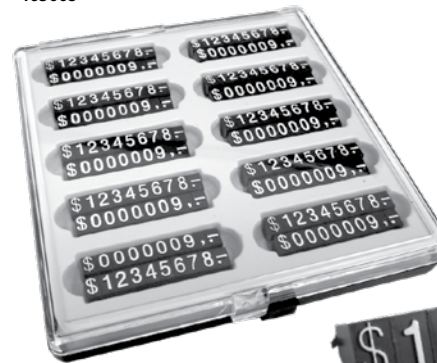

7" x 11" preprinted show cards

medium card stock, double-sided

price at:

7" x 11" show cards, medium card stock	white/red	1	12	24
		1.45	1.25	1.15

5 1/2" x 7" policy cards

plastic, single-sided

price at:

5 1/2" x 7" policy cards, durable plastic	gold/black	1	6	12
		3.60	3.45	3.35

show card bases

price at:

161581	base for 7" x 11" show cards	clear	1	12	120
			1.55	1.45	1.35
130245	6" show card easel w/ permanent adhesive strip	white	1	25	100
			1.25	1.20	1.15

See page 95 for security signage.

countertop promotion & pricing

163020 - black
163030 - red

163021 - black
163031 - red

163023 - black
163033 - red

163022 - black
163032 - red

163025 - black
163035 - red

price at:

small frosted counter signs, 3" x 1 1/4"	1	6	12
	1.45	1.40	1.30

163005

Perfect for showcases!
200 piece pricing kit.
Set includes:
10 sets of numbers "1-9"
60 - "0"
20 - "\$"
20 - "-"
10 - ".,"

price at:

163005	pricing kit, 4mm x 7mm, interlocking angled blocks	black & white	1	6	12
			26.30	23.65	22.90