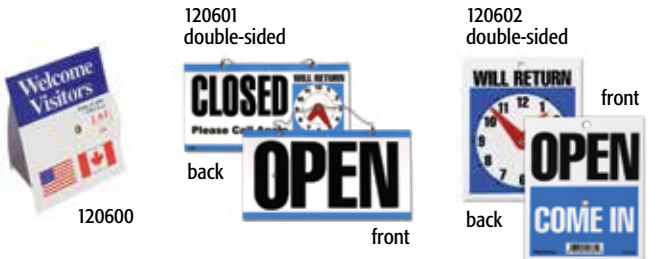

price at:			1	6	12
120600	currency exchange wheel	blue/white	5.30	5.05	4.75
120601	"WILL RETURN" clock, 11 1/2" x 6"	white/blue	3.90	3.70	3.55
120602	"WILL RETURN" clock, 7 1/2" x 9"	white/blue	3.55	3.35	3.20
price at:			1	3	6
120604	OPEN/CLOSED business sign kit	red/white/blue	9.10	8.80	8.35
120605	BUSINESS HOURS sign kit	red/white	9.70	9.25	8.75
120609	OPEN/CLOSED double-sided sign	red/white/blue	4.60	4.40	4.15

120210	video surveillance sign, vinyl 7" x 11"		3.75	3.55	3.40
price at:			1	8	16
120550	wet floor sign, plastic 24" high		8.90	8.45	8.00
	bilingual: English & French