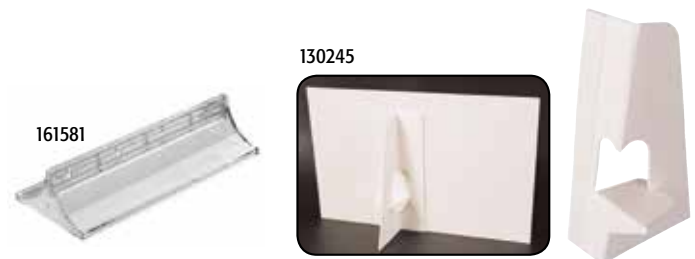

5 1/2" x 7" policy cards

plastic, single-sided

price at:

5 1/2" x 7" policy cards, durable plastic	gold/black	1	6	12
		3.60	3.45	3.35

show card bases

price at:

161581	base for 7" x 11" show cards	clear	1	12	120
			1.55	1.45	1.35

price at:

130245	6" show card easel w/ permanent adhesive strip	white	1	25	100
			1.25	1.20	1.10

See page 95 for security signage.

countertop promotion & pricing

163020 - black
163030 - red

163021 - black
163031 - red