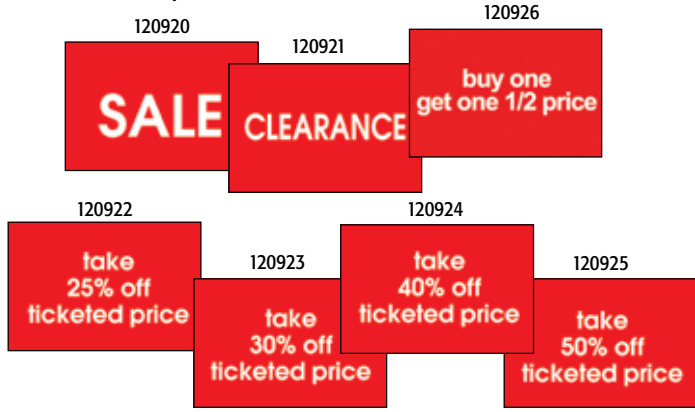

toronto 647-948-0400

edmonton 780-733-4100

www.eddies.com

toll free 1-877-433-3437

7" x 11" preprinted show cards

medium card stock, double-sided

price at:

7" x 11" show cards, medium card stock	white/red	1	12	24
		1.45	1.25	1.15

5 1/2" x 7" policy cards

plastic, single-sided

price at:

5 1/2" x 7" policy cards, durable plastic	gold/black	1	6	12
		3.60	3.45	3.35

show card bases

price at:

161581	base for 7" x 11" show cards	clear	1	12	120
			1.55	1.45	1.35

price at:

163005	pricing kit, 4mm x 7mm, interlocking angled blocks	black & white	1	6	12
			26.30	23.65	22.90

business operations signs

120651

price at:

120651	LED OPEN sign, 10" x 19" x 1 1/2"	black	1	6	12
			29.90	26.90	23.90