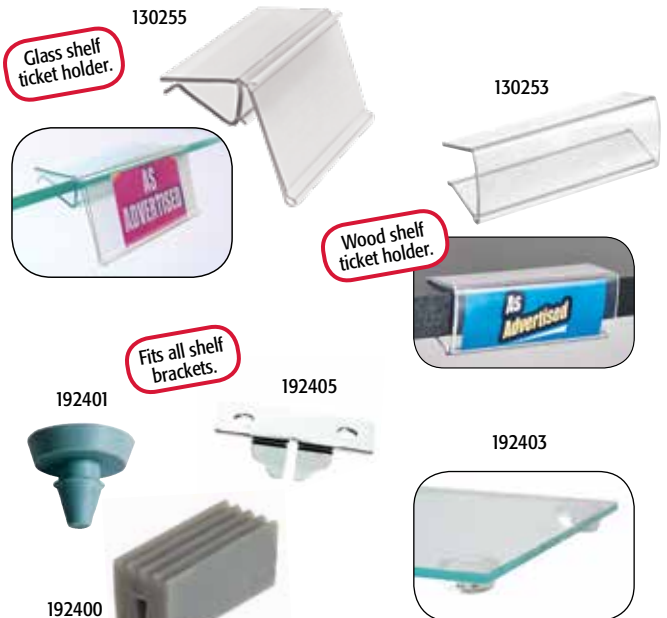

tempered glass shelves (5 mm)

price at:		1	10	50	
199250	12" x 12" panel	clear	4.75	4.50	4.30
199251	12" x 24" panel	clear	8.65	8.25	7.80
199252	12" x 36" panel	clear	12.50	11.90	11.25
199253	12" x 48" panel	clear	16.80	16.00	15.15
199254	14" x 14" panel	clear	5.90	5.60	5.35

gondola accessories

price at:		1	20	40	
201940	wire front fence for perforated metal shelf 48"l	chrome	7.70	7.30	6.90

price at:		1	pk of 100
203040	4" wire wing scanner hook .149 wire	zinc	.80 75.00

shelf accessories