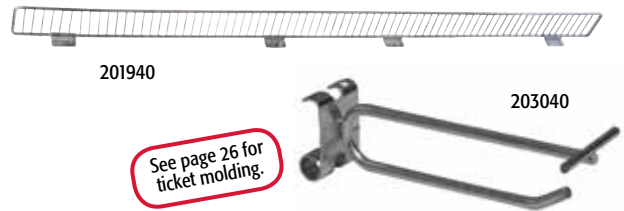

gondola accessories

price at:		1	20	40	
201940	wire front fence for perforated metal shelf 48"l	chrome	7.70	7.30	6.90

price at:		1	pk of 100
203040	4" wire wing scanner hook .149 wire	zinc	.80 75.00