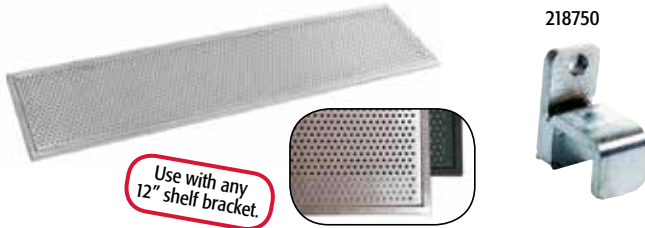

www.eddies.com

toll free 1-877-433-3437

perforated metal shelves

price at:		1	4	24	
190556	12" x 24" perforated metal shelf	matte black	44.35	42.15	36.10
190555	12" x 24" perforated metal shelf	brushed chr	39.90	37.90	31.90
190551	12" x 48" perforated metal shelf	matte black	65.70	62.40	53.40
190550	12" x 48" perforated metal shelf	brushed chr	78.60	74.65	63.75

price at:		1	20	50	
218750	clip for rect. str. arm to hold shelf	brushed chr	1.50	1.40	1.35

bullnose shelves

price at:		1	4	24	
190500	13" x 24" plastic bullnose shelf	black	15.90	15.10	12.75
190510	13" x 48" plastic bullnose shelf	black	25.90	24.60	21.50