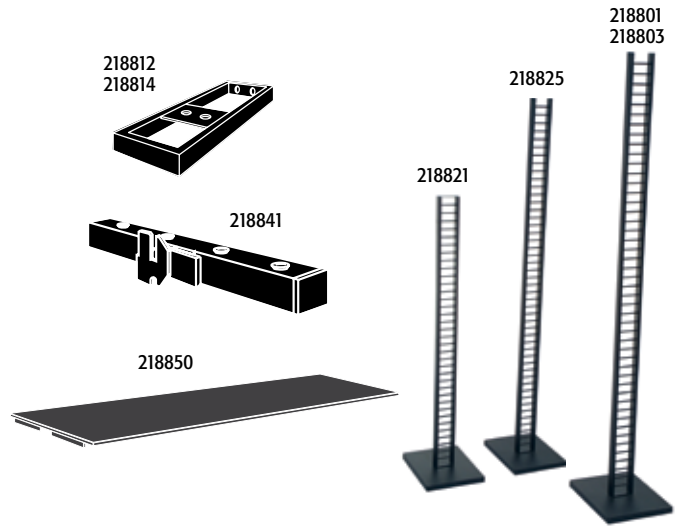

mini-ladder & accessories

Our mini-ladder system offers a contemporary look at an affordable price. The rungs of the ladder are designed to accept almost any grid accessory. The wall ladders can be mounted directly to the wall or used with a top cap (anchor bracket) as shown. Call our sales department if you require help on planning and pricing your specific application.

Price as shown: \$551.80

Price as shown: \$268.80

Price as shown: \$71.20

price at:		1	6	12
218801	mini-ladder wall post 87½" high (incl. adj levellers) ¼" rungs; 1½" on center, 3" wide. uprights are ½" x 1½" rectangular tubing, built in wall plate	matte black 59.90	56.90	53.90
218803	mini-ladder wall post 87½" high (incl. adj levellers) ¼" rungs; 1½" on center, 3" wide. uprights are ½" x 1½" rectangular tubing, built in wall plate	brushed chr 92.90	88.25	83.60
218812	anchor bracket for mini-ladder; used to secure mini-ladder post to wall	matte black 16.90	16.00	15.25
218814	anchor bracket for mini-ladder; used to secure mini-ladder post to wall	brushed chr 19.90	18.90	17.90
218821	54" free-standing mini-ladder post, with 12" x 15" weighted base	matte black 81.90	77.90	73.70
218825	72" free-standing mini-ladder post, with 12" x 15" weighted base	matte black 89.90	85.40	80.90
218850	interior shelf - perforated metal 43"l x 14½"w	matte black 64.90	61.70	58.40
218841	mirage shelf bracket for interior shelves	matte black 9.90	9.40	8.90

Compatible with all rectangular hangrail & endcaps, see page 79.

price at:		1	6	12
218834	3" hangrail bracket	matte black 4.90	4.70	4.40
218836	3" hangrail bracket	brushed chr 6.25	5.95	5.65
218835	8" hangrail bracket	matte black 5.30	5.05	4.75
218833	12" hangrail bracket	matte black 6.90	6.55	6.25
218837	12" hangrail bracket	brushed chr 10.00	9.50	9.00