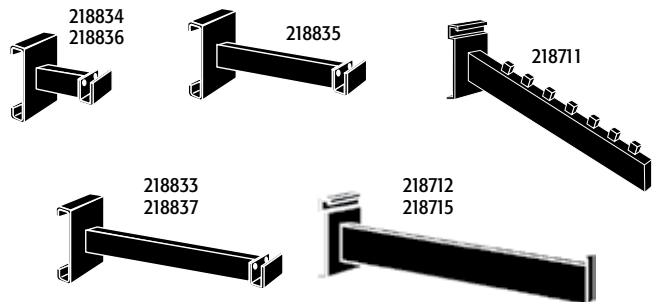

mini-ladder & accessories

Our mini-ladder system offers a contemporary look at an affordable price. The rungs of the ladder are designed to accept almost any grid accessory. The wall ladders can be mounted directly to the wall or used with a top cap (anchor bracket) as shown. Call our sales department if you require help on planning and pricing your specific application.

Price as shown: \$551.80

Price as shown: \$268.80

Price as shown: \$71.20

price at:		1	6	12
218801	mini-ladder wall post 87½" high (incl. adj levellers) ¼" rungs; 1½" on center, 3" wide. uprights are ½" x 1½" rectangular tubing, built in wall plate	matte black 59.90	56.90	53.90
218803	mini-ladder wall post 87½" high (incl. adj levellers) ¼" rungs; 1½" on center, 3" wide. uprights are ½" x 1½" rectangular tubing, built in wall plate	brushed chr 92.90	88.25	83.60
218812	anchor bracket for mini-ladder; used to secure mini-ladder post to wall	matte black 16.90	16.00	15.25
218814	anchor bracket for mini-ladder; used to secure mini-ladder post to wall	brushed chr 19.90	18.90	17.90
218821	54" free-standing mini-ladder post, with 12" x 15" weighted base	matte black 81.90	77.90	73.70
218825	72" free-standing mini-ladder post, with 12" x 15" weighted base	matte black 89.90	85.40	80.90
218850	interior shelf - perforated metal 43"l x 14½"w	matte black 64.90	61.70	58.40
218841	mirage shelf bracket for interior shelves	matte black 9.90	9.40	8.90

Compatible with all rectangular hangrail & endcaps, see page 79.

price at:		1	6	12
218834	3" hangrail bracket	matte black 4.90	4.70	4.40
218836	3" hangrail bracket	brushed chr 6.25	5.95	5.65
218835	8" hangrail bracket	matte black 5.30	5.05	4.75
218833	12" hangrail bracket	matte black 6.90	6.55	6.25
218837	12" hangrail bracket	brushed chr 10.00	9.50	9.00