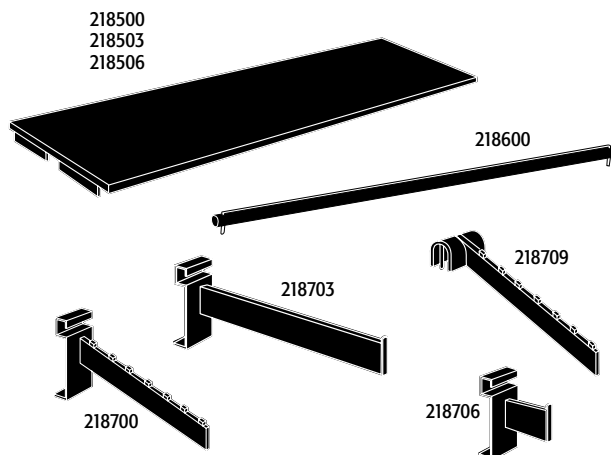

**ladder system**

Accessorized racks front to back: double centre #218000; tall tower #218400; series of single and double two-tier units #218100 & #218103

The ladder system offers the versatility to vary merchandising techniques to suit any department's needs. These multi-purpose epoxy-coated units can be accessorized with specialized hangrails, shelves, face-outs and waterfalls. This economical system is free-standing.

price at:		1	6	12	
218100	single two-tier unit 16" w x 48" l x 88" h; includes 2 epoxy coated hangrails with chrome protective strip; 5/16" levellers	black	242.50	230.35	218.25
218103	double 2-tier unit 16" w x 96" l x 88" h; includes 4 epoxy coated hangrails with chrome protective strip; 5/16" levellers	black	359.90	341.90	323.90

price at:		1	6	12	
218000	double centre rack 28" w x 48" l x 58" h; includes 2 epoxy coated hangrail with chrome strip; 5/16" levellers	black	229.90	218.40	206.90
218003	single centre rack 17" w x 48" l x 58" h; includes 1 epoxy coated hangrail with protective chrome strip; 5/16" levellers	black	179.30	170.35	161.35
218400	tall tower 14" wide with 18" w x 22" l tubular base; 73" h	black	98.90	94.00	89.00

**ladder system accessories**

price at:		1	6	12	
218500	top shelf for 218000 25" wide x 48" long; perforated metal	black	103.50	98.30	93.15
218503	top shelf for 218003 14 1/2" wide x 48" long; perforated metal	black	78.40	74.50	70.55
218506	regular shelf; fits all ladder system racks; 14" wide x 45" long; perforated metal	black	61.40	58.35	55.25
218600	48" hangrail with chrome protective strip	black	16.90	16.05	15.20
218700	7 cube exterior waterfall fits onto rungs of all ladder system racks	black	8.60	8.25	7.75
218703	12" exterior face-out fits onto rungs of all ladder system racks	black	7.55	7.20	6.80
218706	3" exterior face-out fits onto rungs of all ladder system racks	black	3.75	3.55	3.40
218709	7 cube interior waterfall fits onto back stretch bar of 218100 & 218103	black	6.45	6.15	5.85