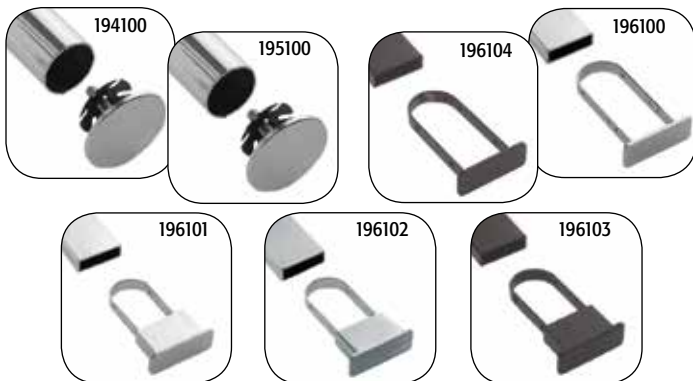

end caps

price at:			1	20	50
194100	end cap for 1" round tubing	chrome	1.10	1.00	.85
195100	end cap for 1 1/4" round tubing	chrome	1.10	1.00	.85
196104	end cap for 1/2" x 1 1/2" rectangular tubing	matte black	1.25	1.15	1.00
196100	end cap for 1/2" x 1 1/2" rect. tubing	chrome	1.25	1.15	1.00
196101	end cap with extension for 1/2" x 1 1/2" rectangular tubing	chrome	1.50	1.35	1.15
196102	end cap with extension for 1/2" x 1 1/2" rectangular tubing	brushed chr	1.85	1.70	1.40
196103	end cap with extension for 1/2" x 1 1/2" rectangular tubing	matte black	1.50	1.35	1.15