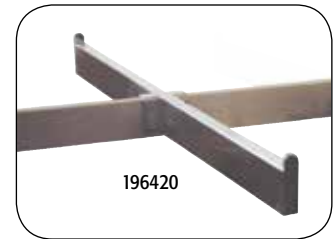

price at:			1	12	50
196401	7 ball rectangular waterfall	matte black	5.90	5.60	5.30
196404	7 ball rectangular waterfall	brushed chr	7.75	7.35	6.90
196405	7 ball rectangular waterfall	chrome	5.90	5.60	5.30
196410	6" rectangular straight arm	chrome	3.20	3.00	2.90
196411	6" rectangular straight arm	matte black	3.20	3.00	2.90
196413	6" rectangular straight arm	brushed chr	4.40	4.20	3.95
196420	double rectangular straight arm	chrome	7.65	7.30	6.90