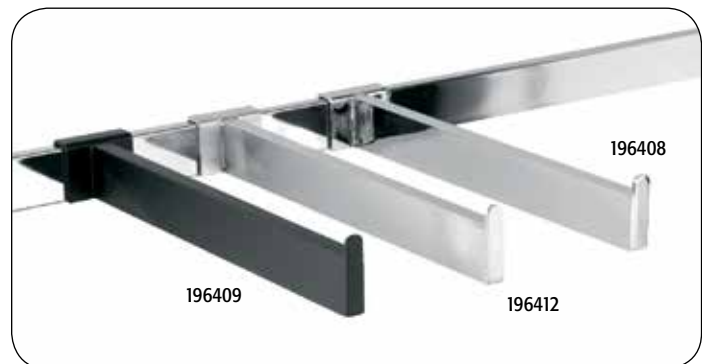

price at:			1	12	50
196408	12" rectangular straight arm	chrome	4.15	3.95	3.65
196409	12" rectangular straight arm	matte black	4.15	3.95	3.65
196412	12" rectangular straight arm	brushed chr	5.50	5.25	4.90

Vancouver 604-708-3100

Toronto 647-948-0400

Edmonton 780-733-4100