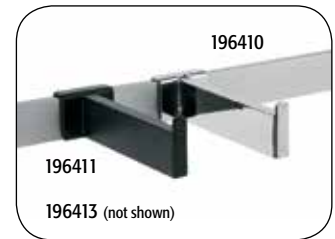

price at:			1	12	50
196401	7 ball rectangular waterfall	matte black	5.90	5.60	5.30
196404	7 ball rectangular waterfall	brushed chr	7.75	7.35	6.90
196405	7 ball rectangular waterfall	chrome	5.90	5.60	5.30
196410	6" rectangular straight arm	chrome	3.20	3.00	2.90
196411	6" rectangular straight arm	matte black	3.20	3.00	2.90
196413	6" rectangular straight arm	brushed chr	4.40	4.20	3.95
196420	double rectangular straight arm	chrome	7.65	7.30	6.90