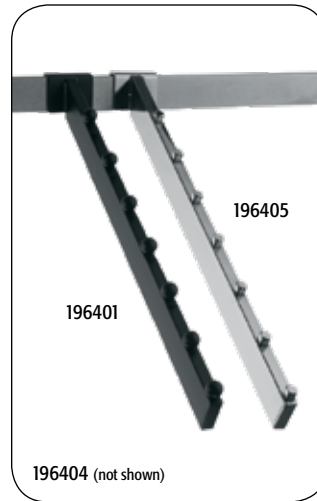

## rectangular tubing

price at:			1	10	50
196010	1/2" x 1 1/2" 2 foot	chrome	3.85	3.50	3.20
196011	1/2" x 1 1/2" 2 foot	matte black	3.85	3.50	3.20
196012	1/2" x 1 1/2" 2 foot	brushed chr	6.60	6.30	5.65
196000	1/2" x 1 1/2" 4 foot	chrome	7.50	6.75	5.90
196006	1/2" x 1 1/2" 4 foot	matte black	7.50	6.75	5.90
195999	1/2" x 1 1/2" 4 foot	brushed chr	12.50	11.90	10.90
196001	1/2" x 1 1/2" 6 foot	chrome	11.25	10.70	9.85
196002	1/2" x 1 1/2" 8 foot	chrome	15.90	14.50	13.90
196003	1/2" x 1 1/2" 12 foot	chrome	21.90	20.90	19.75
196110	splicer for rect. hangrail to join 2 pieces of hangrail	zinc	1.65	1.55	1.50

## end caps

price at:			1	20	50
194100	end cap for 1" round tubing	chrome	1.10	1.00	.85
195100	end cap for 1 1/4" round tubing	chrome	1.10	1.00	.85
196104	end cap for 1/2" x 1 1/2" rectangular tubing	matte black	1.25	1.15	1.00
196100	end cap for 1/2" x 1 1/2" rect. tubing	chrome	1.25	1.15	1.00
196101	end cap with extension for 1/2" x 1 1/2" rectangular tubing	chrome	1.50	1.35	1.15
196102	end cap with extension for 1/2" x 1 1/2" rectangular tubing	brushed chr	1.85	1.70	1.40
196103	end cap with extension for 1/2" x 1 1/2" rectangular tubing	matte black	1.50	1.35	1.15

## rectangular hangrail accessories

price at:			1	100	500
196300	4" hook	chrome	.85	.75	.65
196301	6" hook	chrome	.90	.80	.70
196302	8" hook	chrome	.95	.85	.80
196312	8" hook	matte black	.95	.85	.80
196311	8" hook w/safety return	brushed chr	1.15	1.05	1.00
196303	8" hook w/safety return	chrome	1.15	1.05	.90
196304	12" hook	chrome	1.10	1.00	.95
196305	12" hook w/safety return	chrome	.70	.70	.70