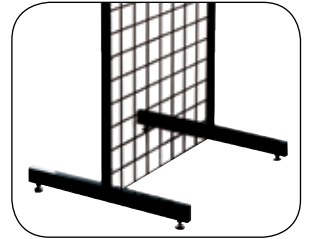

Stocked in a variety of sizes, our heavy duty wire grid panels are ideal for creating wall displays, free standing floor shelving and racking, window displays, trade show booths and more! Use your imagination to create your perfect display, or allow one of our experienced sales associates to help you with your plan.

All-purpose use.

181300 – chrome
181301 – black

90° angle.

price at:		1	24
181200	butterfly clip	chrome	.65 .60
181201	butterfly clip	black	.65 .60
181202	butterfly clip	white	.65 .60

price at:		1	48
181300	2-way heavyweight clamp	chrome	4.90 4.45
181301	2-way heavyweight clamp	black	4.90 4.45

wallmounts, grid legs & bases

60" L-shaped grid leg w/ levellers

60" grid leg w/ levellers

4 way base

wallmounts

24" grid leg

triangle base

price at:		1	12	48	
181100	wallmount for wire grid	chrome	2.05	1.95	1.85
181101	wallmount for wire grid	black	2.05	1.95	1.85
181102	wallmount for wire grid	white	2.05	1.95	1.85
181002	24" grid leg with casters	chrome	13.90	13.20	12.55
181010	24" grid leg with casters	black	13.90	13.20	12.55
181011	24" grid leg with casters	white	13.90	13.20	12.55
181015	60" grid leg with levellers	chrome	24.90	23.70	22.45
181016	60" grid leg with levellers	black	24.90	23.70	22.45
181020	60" L-shaped grid leg with levellers	chrome	23.90	22.70	21.50
181021	60" L-shaped grid leg with levellers	black	23.90	22.70	21.50
181034	4 way grid base with casters	black	39.90	35.90	33.90
181035	triangle grid base	black	33.90	30.50	26.90
181037	triangle grid base	chrome	39.90	35.90	33.90