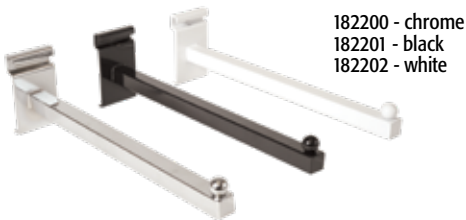

wallmounts, grid legs & bases

60" L-shaped grid leg w/ levellers

60" grid leg w/ levellers

4 way base

wallmounts

24" grid leg

triangle base

price at:		1	12	48	
181100	wallmount for wire grid	chrome	2.05	1.95	1.85
181101	wallmount for wire grid	black	2.05	1.95	1.85
181102	wallmount for wire grid	white	2.05	1.95	1.85
181002	24" grid leg with casters	chrome	13.90	13.20	12.55
181010	24" grid leg with casters	black	13.90	13.20	12.55
181011	24" grid leg with casters	white	13.90	13.20	12.55
181015	60" grid leg with levellers	chrome	24.90	23.70	22.45
181016	60" grid leg with levellers	black	24.90	23.70	22.45
181020	60" L-shaped grid leg with levellers	chrome	23.90	22.70	21.50
181021	60" L-shaped grid leg with levellers	black	23.90	22.70	21.50
181034	4 way grid base with casters	black	39.90	35.90	33.90
181035	triangle grid base	black	33.90	30.50	26.90
181037	triangle grid base	chrome	39.90	35.90	33.90

gridwall hooks

grid flush hooks

grid safety hooks

grid safety hooks

price at:		1	100	500	
186405	flush hook	white	.80	.65	.60
186406	flush hook	black	.80	.65	.60
186408	flush hook	chrome	.80	.65	.60

grid flush hooks

price at:		1	100	500	
186005	4" safety hook with return	chrome	.95	.85	.80
186006	4" safety hook with return	black	.95	.85	.80
186205	8" safety hook with return	chrome	1.10	1.00	.95
186305	10" safety hook with return	chrome	1.15	1.05	1.00

gridwall waterfalls & straight arms

182300 - chrome
182301 - black

182000 - chrome
182001 - white
182002 - black

price at:		1	12	50	
182000	7 ball waterfall sq tubing	chrome	4.20	4.00	3.45
182001	7 ball waterfall sq tubing	white	4.20	4.00	3.45
182002	7 ball waterfall sq tubing	black	4.20	4.00	3.45
182300	5 hook waterfall sq tubing	chrome	4.65	4.45	3.80
182301	5 hook waterfall sq tubing	black	4.65	4.45	3.80