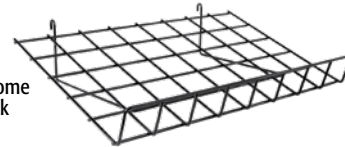

gridwall wire shelves

187000 - chrome
187001 - black

187102 - chrome
187103 - black

price at:		1	6	12	
187000	24" x 24" triangular shelf	chrome	13.50	12.85	12.15
187001	24" x 24" triangular shelf	black	13.50	12.85	12.15
187102	15" d x 24" w flat shelf with lip	chrome	18.75	17.80	16.90
187103	15" d x 24" w flat shelf with lip	black	18.75	17.80	16.90

187200 - chrome
187201 - black

price at:		1	6	12	
187200	15" d x 24" w slant shelf with lip	chrome	18.75	17.80	16.90
187201	15" d x 24" w slant shelf with lip	black	18.75	17.80	16.90

179214 - chrome
179215 - black

Universal mount fits grid panels, slatwall & pegboard.

179201 - black

179220 - black

price at:		1	6	12	
179214	two-tier shelf, 24" wide, for slatwall, grid and pegboard	chrome	22.90	21.80	20.65
179215	two-tier shelf, 24" wide, for slatwall, grid and pegboard	black	22.90	21.80	20.65
179201	flat shelf 12" x 24" for slatwall, grid and pegboard	black	9.50	9.00	8.55
179220	video/book shelf for slatwall, grid and pegboard, 24" w x 5 3/4" d x 6 3/4" h	black	8.70	8.15	7.70