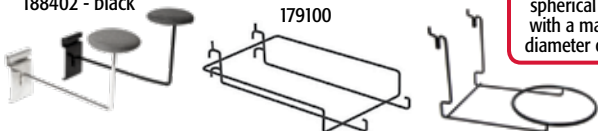

gridwall cap and ball holders

188400 - chrome
188402 - black

179100

179110

Displays lightweight spherical objects with a maximum diameter of 12 1/2".