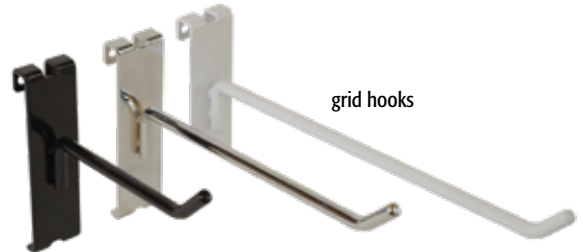

All-purpose use.

181300 – chrome
181301 – black

90° angle.

price at:		1	24
181200	butterfly clip	chrome	.65 .60
181201	butterfly clip	black	.65 .60
181202	butterfly clip	white	.65 .60

price at:		1	48
181300	2-way heavyweight clamp	chrome	4.90 4.45
181301	2-way heavyweight clamp	black	4.90 4.45

wallmounts, grid legs & bases

60" L-shaped grid leg w/ levellers

60" grid leg w/ levellers

4 way base

wallmounts

24" grid leg

triangle base

price at:		1	12	48	
181100	wallmount for wire grid	chrome	2.05	1.95	1.85
181101	wallmount for wire grid	black	2.05	1.95	1.85
181102	wallmount for wire grid	white	2.05	1.95	1.85
181002	24" grid leg with casters	chrome	13.90	13.20	12.55
181010	24" grid leg with casters	black	13.90	13.20	12.55
181011	24" grid leg with casters	white	13.90	13.20	12.55
181015	60" grid leg with levellers	chrome	24.90	23.70	22.45
181016	60" grid leg with levellers	black	24.90	23.70	22.45
181020	60" L-shaped grid leg with levellers	chrome	23.90	22.70	21.50
181021	60" L-shaped grid leg with levellers	black	23.90	22.70	21.50
181034	4 way grid base with casters	black	39.90	35.90	33.90
181035	triangle grid base	black	33.90	30.50	26.90
181037	triangle grid base	chrome	39.90	35.90	33.90

gridwall hooks

grid hooks

price at:		1	100	500	
186000	4" grid hook	chrome	.85	.75	.65
186001	4" grid hook	black	.85	.75	.65
186002	4" grid hook	white	.85	.75	.65
186100	6" grid hook	chrome	.90	.80	.70
186101	6" grid hook	black	.90	.80	.70
186102	6" grid hook	white	.90	.80	.70
186200	8" grid hook	chrome	.95	.85	.75
186201	8" grid hook	black	.95	.85	.75
186202	8" grid hook	white	.95	.85	.75
186300	10" grid hook	chrome	1.00	.90	.80
186301	10" grid hook	black	1.00	.90	.80
186302	10" grid hook	white	1.00	.90	.80
186400	12" grid hook	chrome	1.05	.95	.85
186401	12" grid hook	black	1.05	.95	.85
186402	12" grid hook	white	1.05	.95	.85