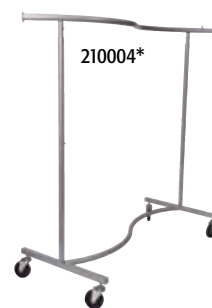

price at:		1	12	40	
179110	ball holder with 6" hoop fits slatwall or gridwall	black	3.25	2.90	2.60

gridwall sign holders

187410

188420

188422

Display signs above your grid see page 25 for sign holders.

Perfect for showcards.

price at:		1	12	24	
187410	gridwall sign holder 5 1/2" h x 7" w, acrylic	clear	4.20	4.00	3.50

price at:		1	12	50	
188420	6" stem with 3/8" fitting,	chrome	2.90	2.80	2.65

price per pair:		1 pair	12 pairs	24 pairs	
188422	wire sign gripper	black	3.90	3.70	3.50

rolling racks

Also available for rental. Please inquire.

210070
add-on bar

210005

210068

210069

price at:		1	12	48	
210000	5' rolling rack heavy duty 1 1/4" chrome tubing; 65" high with 5' hangrail; 4 pieces; easy no bolt assembly; 4" wheels	chrome	98.90	89.90	74.90
210005	height extender, 6" high	chrome	3.50	3.00	2.80
210068	1/2 circle height extender, 6" high	chrome	29.60	26.65	24.35
210069	6 ball waterfall height extender, 6" high	chrome	9.30	8.40	7.65
210070	add-on bar for 5' rolling rack	chrome	16.90	13.35	12.35

210071
add-on assembly

price at:		1	12	48	
210002	"Z" rack, strong 1 1/4" chrome tubing; 69" high with 60" hangrail; black base; 4" wheels; nests easily side by side when not in use	chr/blk	109.90	94.00	92.25
210071	add-on assembly for "Z" rack	chrome	24.90	24.90	24.90
210004*	"Wave" Rack 1 1/4" tubing; adjustable height 52"-72" 60" hangrail	silver powder coat	109.90	94.00	90.20