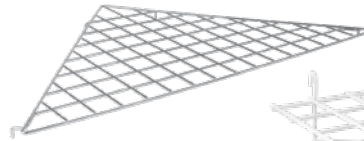

gridwall hangrail & shelf brackets

184000 - chrome
184001 - black

12" 183010 - chrome
12" 183011 - black
14" 183021 - black

See pages 79 and 80 for our selection of hangrail and shelves.

price at:		1	12	50	
184000	12" hangrail bracket for 1" round tubing	chrome	4.90	4.70	4.45
184001	12" hangrail bracket for 1" round tubing	black	4.90	4.70	4.45
183010	12" metal knife bracket	chrome	3.50	3.35	3.15
183011	12" metal knife bracket	black	3.50	3.35	3.15
183021	14" metal knife bracket (not shown)	black	3.90	3.70	3.45

gridwall wire shelves

187000 - chrome
187001 - black

187102 - chrome
187103 - black

price at:		1	6	12	
187000	24" x 24" triangular shelf	chrome	13.50	12.85	12.15
187001	24" x 24" triangular shelf	black	13.50	12.85	12.15
187102	15" d x 24" w flat shelf with lip	chrome	18.75	17.80	16.90
187103	15" d x 24" w flat shelf with lip	black	18.75	17.80	16.90

187200 - chrome
187201 - black

price at:		1	6	12	
187200	15" d x 24" w slant shelf with lip	chrome	18.75	17.80	16.90
187201	15" d x 24" w slant shelf with lip	black	18.75	17.80	16.90

179214 - chrome
179215 - black

Universal mount fits grid panels, slatwall & pegboard.

179201 - black

179220 - black

price at:		1	6	12	
179214	two-tier shelf, 24" wide, for slatwall, grid and pegboard	chrome	22.90	21.80	20.65
179215	two-tier shelf, 24" wide, for slatwall, grid and pegboard	black	22.90	21.80	20.65
179201	flat shelf 12" x 24" for slatwall, grid and pegboard	black	9.50	9.00	8.55
179220	video/book shelf for slatwall, grid and pegboard, 24" w x 5 3/4" d x 6 3/4" h	black	8.70	8.15	7.70