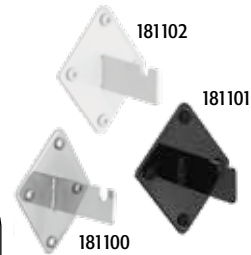

All-purpose use.

181300 – chrome
181301 – black

90° angle.

price at:		1	24
181200	butterfly clip	chrome	.65 .60
181201	butterfly clip	black	.65 .60
181202	butterfly clip	white	.65 .60

price at:		1	48
181300	2-way heavyweight clamp	chrome	4.90 4.45
181301	2-way heavyweight clamp	black	4.90 4.45

wallmounts, grid legs & bases

60" L-shaped grid leg w/ levellers

60" grid leg w/ levellers

4 way base

wallmounts

24" grid leg

triangle base

price at:		1	12	48	
181100	wallmount for wire grid	chrome	2.05	1.95	1.85
181101	wallmount for wire grid	black	2.05	1.95	1.85
181102	wallmount for wire grid	white	2.05	1.95	1.85
181002	24" grid leg with casters	chrome	13.90	13.20	12.55
181010	24" grid leg with casters	black	13.90	13.20	12.55
181011	24" grid leg with casters	white	13.90	13.20	12.55
181015	60" grid leg with levellers	chrome	24.90	23.70	22.45
181016	60" grid leg with levellers	black	24.90	23.70	22.45
181020	60" L-shaped grid leg with levellers	chrome	23.90	22.70	21.50
181021	60" L-shaped grid leg with levellers	black	23.90	22.70	21.50
181034	4 way grid base with casters	black	39.90	35.90	33.90
181035	triangle grid base	black	33.90	30.50	26.90
181037	triangle grid base	chrome	39.90	35.90	33.90

gridwall hooks

grid hooks

price at:		1	100	500	
186000	4" grid hook	chrome	.85	.75	.65
186001	4" grid hook	black	.85	.75	.65
186002	4" grid hook	white	.85	.75	.65
186100	6" grid hook	chrome	.90	.80	.70
186101	6" grid hook	black	.90	.80	.70
186102	6" grid hook	white	.90	.80	.70
186200	8" grid hook	chrome	.95	.85	.75
186201	8" grid hook	black	.95	.85	.75
186202	8" grid hook	white	.95	.85	.75
186300	10" grid hook	chrome	1.00	.90	.80
186301	10" grid hook	black	1.00	.90	.80
186302	10" grid hook	white	1.00	.90	.80
186400	12" grid hook	chrome	1.05	.95	.85
186401	12" grid hook	black	1.05	.95	.85
186402	12" grid hook	white	1.05	.95	.85