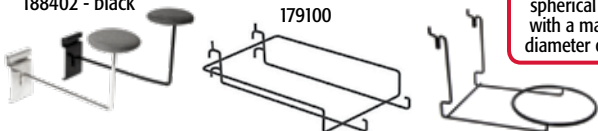

**grid shoe shelves**

<b>price at:</b>			<b>1</b>	<b>12</b>	<b>48</b>
187404	4" x 10" styrene flat shoe shelf	clear	2.90	2.80	2.75

**gridwall wire baskets**

Universal mount fits grid panels, slatwall & pegboard.

179030 - chrome  
179031 - black  
179032 - white

179010 - chrome  
179011 - black  
179012 - white

179062 - chrome  
179063 - black

<b>price at:</b>			<b>1</b>	<b>12</b>	<b>48</b>
179030	12"d x 24"w x 4"h basket	chrome	14.50	13.80	13.05
179031	12"d x 24"w x 4"h basket	black	14.50	13.80	13.05
179032	12"d x 24"w x 4"h basket	white	14.50	13.80	13.05
179010	6"d x 12"w x 6"h basket	chrome	8.25	7.85	7.40
179011	6"d x 12"w x 6"h basket	black	8.25	7.85	7.40
179012	6"d x 12"w x 6"h basket	white	8.25	7.85	7.40
179062	slanted basket 12" x 12" x 8"	chrome	10.75	10.20	9.65
179063	slanted basket 12" x 12" x 8"	black	10.75	10.20	9.65

**gridwall cap and ball holders**

188400 - chrome  
188402 - black

179100

179110

Displays lightweight spherical objects with a maximum diameter of 12 1/2".

<b>price at:</b>			<b>1</b>	<b>12</b>	<b>48</b>
188400	millinery display with foam cover	chrome	3.15	3.00	2.75
188402	millinery display with foam cover	black	3.15	3.00	2.75
179100	cap holder, holds 12 caps fits grid, slatwall and pegboard	black	2.90	2.60	2.35