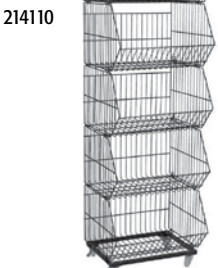

214995

214996

price at:		1	6	12
214995	shoe rack w/8 shelves, 65" high	chrome 252.45	239.80	227.20
214996	extra shelves for 214995, 12" x 47 1/2"	chrome 19.90	18.90	17.90

214050

214051

price at:		1	6	12
214050	two tier bin display, 33" high, 6" deep x 12" diameter polycarbonate bowls, includes header card holder	clear/black 50.90	48.35	45.80
214051	four tier bin display, 61" high, 6" deep x 12" diameter polycarbonate bowls, includes header card holder	clear/chrome 114.90	109.20	103.50

Vancouver 604-708-3100

Toronto 647-948-0400

Edmonton 780-733-4100

www.eddies.com

toll free 1-877-433-3437

Removable dividers.

With top shelf.

price at:		1	6	24
214108	53" h stacking basket bin, 5 baskets measuring 23" wide x 20" deep x 10" high, includes 10 dividers	chrome 289.90	260.90	209.35
214110	57" high stacking basket bin, 4 baskets and top shelf, 19 3/4" x 17 1/4"	matte black 162.90	146.65	117.00

The Z bin offers 12 feet of shelving space.

- 48" h x 18" x 18"
- 7" deep baskets (x3)
- baskets can be locked into a horizontal or tilted position
- sturdy casters (two locking)

price at:		1	3	6
214101	Z bin merchandiser; each unit consists of 6 24" w x 14" d x 4" h wire baskets; 4 casters (2 locking); 24" base; 24" wide channel sign holder	black 265.90	252.65	244.65
214125	3 tier basket rack; measures 46" h x 18" w	white 98.25	93.35	88.40
214098	metal basket rack 48" high with 3 baskets	white 137.90	131.00	124.10
214099	metal basket rack 48" high with 3 baskets	black 137.90	131.00	124.10