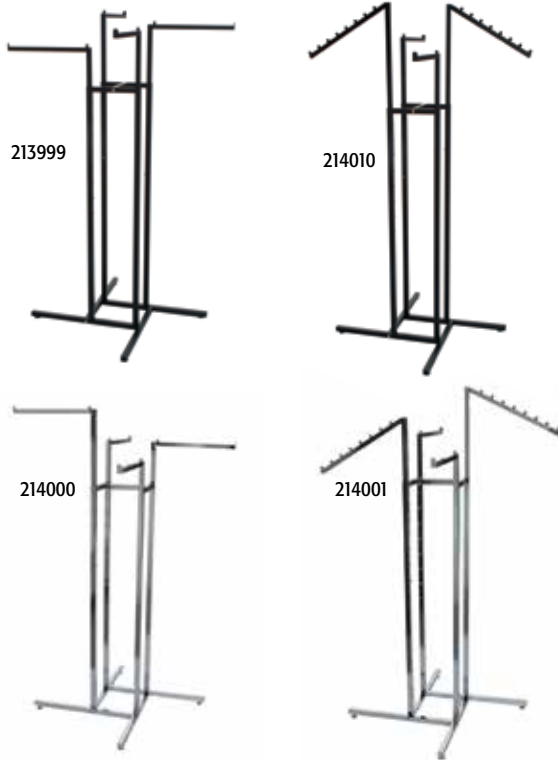

price at:		1	6	12	
213999	4 straight arms	matte black	94.00	89.30	84.60
214000	4 straight arms	chrome	94.00	89.30	84.60
214010	2 straight arms and 2 slant arms	matte black	94.00	89.30	84.60
214001	2 straight arms and 2 slant arms	chrome	94.00	89.30	84.60