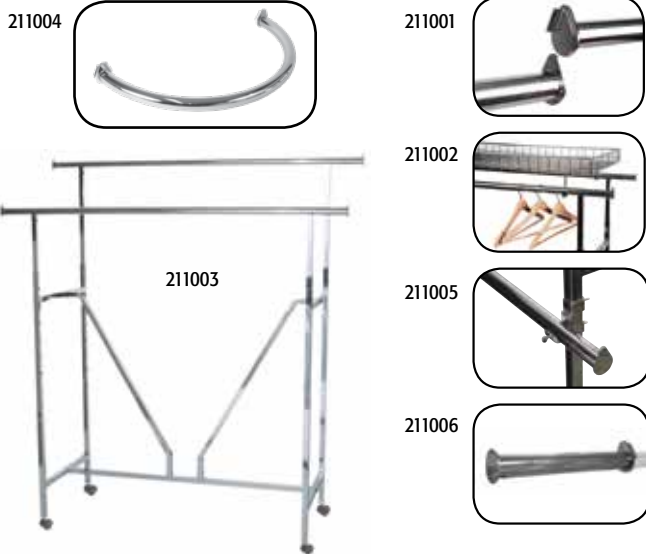

210071  
add-on assembly

<b>price at:</b>			<b>1</b>	<b>12</b>	<b>48</b>
210002	"Z" rack, strong 1 1/4" chrome tubing; 69" high with 60" hangrail; black base; 4" wheels; nests easily side by side when not in use	chr/blk	109.90	94.00	92.25
210071	add-on assembly for "Z" rack	chrome	24.90	24.90	24.90
210004*	"Wave" Rack 1 1/4" tubing; adjustable height 52"-72" 60" hangrail	silver powder coat	109.90	94.00	90.20

Racks noted with an asterisk (\*) are designed to accept any sign holder and stem with a 3/8" fitting. See page 25 for options or ask a sales associate.

price at:		1	12	48	
210001	collapsible salesman's rack 1" round chrome tubing; 50" hangrail with two 12" pull-out rods; height is adjustable at 55", 60" & 65"; 4" wheels; includes clips for hangrail storage and protective bumpers	chrome	89.90	80.90	71.15
210003	double collapsible salesman's rack 50" hangrail with 4, 12" pull-out rods height is adjustable at 55", 60" & 65"; 4" wheels; includes clips for hangrail storage and protective bumpers	chrome	129.90	114.90	102.80
210067	display screen / shelf rack for collapsible rolling rack	chrome	39.90	35.90	32.60

**double bar racks**

price at:		1	12	48	
211001	add on bar for joining double bar racks	chrome	14.50	13.75	11.50
211002	top shelf for "V" brace rack 23" x 54" with 3" lip	chrome	79.90	68.70	61.85
211003	double bar rack heavy duty construction with "V" brace; 5' long x 22" wide, height is adjustable every 3", 49" - 70"	chrome	119.90	107.90	102.40
211004	add on 1/2" circle hangrail for 211003	chrome	15.50	14.75	12.50
211005	add on hangrail set for 211003 to create a double hanging rack; includes 4 brackets and 2 bars	chrome	33.30	27.05	23.75
211006	add on 10" straight arm	chrome	4.90	4.40	4.05