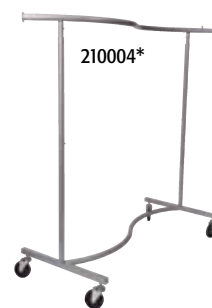

<b>price per pair:</b>			<b>1 pair</b>	<b>12 pairs</b>	<b>24 pairs</b>
188422	wire sign gripper	black	3.90	3.70	3.50

**rolling racks**

Also available for rental. Please inquire.

210070  
add-on bar

210005

210068

210069

<b>price at:</b>			<b>1</b>	<b>12</b>	<b>48</b>
210000	5' rolling rack heavy duty 1 1/4" chrome tubing; 65" high with 5' hangrail; 4 pieces; easy no bolt assembly; 4" wheels	chrome	98.90	89.90	74.90
210005	height extender, 6" high	chrome	3.50	3.00	2.80
210068	1/2 circle height extender, 6" high	chrome	29.60	26.65	24.35
210069	6 ball waterfall height extender, 6" high	chrome	9.30	8.40	7.65
210070	add-on bar for 5' rolling rack	chrome	16.90	13.35	12.35

210071  
add-on assembly

<b>price at:</b>			<b>1</b>	<b>12</b>	<b>48</b>
210002	"Z" rack, strong 1 1/4" chrome tubing; 69" high with 60" hangrail; black base; 4" wheels; nests easily side by side when not in use	chr/blk	109.90	94.00	92.25
210071	add-on assembly for "Z" rack	chrome	24.90	24.90	24.90
210004*	"Wave" Rack 1 1/4" tubing; adjustable height 52"-72" 60" hangrail	silver powder coat	109.90	94.00	90.20

Racks noted with an asterisk (\*) are designed to accept any sign holder and stem with a 3/8" fitting. See page 25 for options or ask a sales associate.

price at:		1	12	48	
210001	collapsible salesman's rack 1" round chrome tubing; 50" hangrail with two 12" pull-out rods; height is adjustable at 55", 60" & 65"; 4" wheels; includes clips for hangrail storage and protective bumpers	chrome	89.90	80.90	71.15
210003	double collapsible salesman's rack 50" hangrail with 4, 12" pull-out rods height is adjustable at 55", 60" & 65"; 4" wheels; includes clips for hangrail storage and protective bumpers	chrome	129.90	114.90	102.80
210067	display screen / shelf rack for collapsible rolling rack	chrome	39.90	35.90	32.60