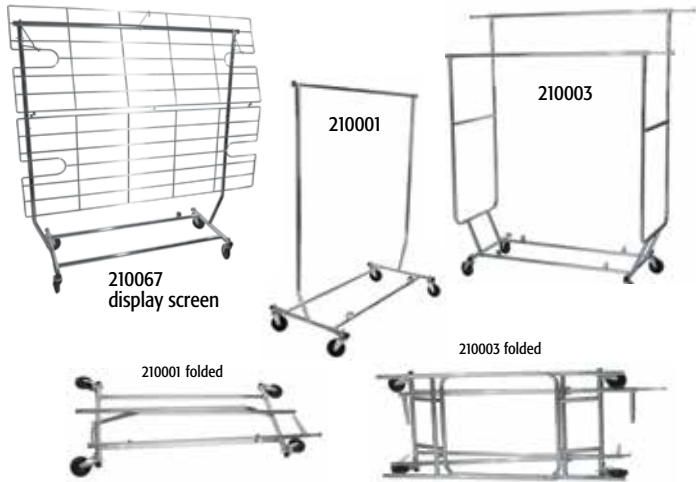

<b>price per pair:</b>			<b>1 pair</b>	<b>12 pairs</b>	<b>24 pairs</b>
188422	wire sign gripper	black	3.90	3.70	3.50

**rolling racks**

Also available for rental. Please inquire.

210070  
add-on bar

210005

210068

210069

<b>price at:</b>			<b>1</b>	<b>12</b>	<b>48</b>
210000	5' rolling rack heavy duty 1 1/4" chrome tubing; 65" high with 5' hangrail; 4 pieces; easy no bolt assembly; 4" wheels	chrome	98.90	89.90	74.90
210005	height extender, 6" high	chrome	3.50	3.00	2.80
210068	1/2 circle height extender, 6" high	chrome	29.60	26.65	24.35
210069	6 ball waterfall height extender, 6" high	chrome	9.30	8.40	7.65
210070	add-on bar for 5' rolling rack	chrome	16.90	13.35	12.35

210071  
add-on assembly

<b>price at:</b>			<b>1</b>	<b>12</b>	<b>48</b>
210002	"Z" rack, strong 1 1/4" chrome tubing; 69" high with 60" hangrail; black base; 4" wheels; nests easily side by side when not in use	chr/blk	109.90	94.00	92.25
210071	add-on assembly for "Z" rack	chrome	24.90	24.90	24.90
210004*	"Wave" Rack 1 1/4" tubing; adjustable height 52"-72" 60" hangrail	silver powder coat	109.90	94.00	90.20

Racks noted with an asterisk (\*) are designed to accept any sign holder and stem with a 3/8" fitting. See page 25 for options or ask a sales associate.

price at:		1	12	48	
210001	collapsible salesman's rack 1" round chrome tubing; 50" hangrail with two 12" pull-out rods; height is adjustable at 55", 60" & 65"; 4" wheels; includes clips for hangrail storage and protective bumpers	chrome	89.90	80.90	71.15
210003	double collapsible salesman's rack 50" hangrail with 4, 12" pull-out rods height is adjustable at 55", 60" & 65"; 4" wheels; includes clips for hangrail storage and protective bumpers	chrome	129.90	114.90	102.80
210067	display screen / shelf rack for collapsible rolling rack	chrome	39.90	35.90	32.60