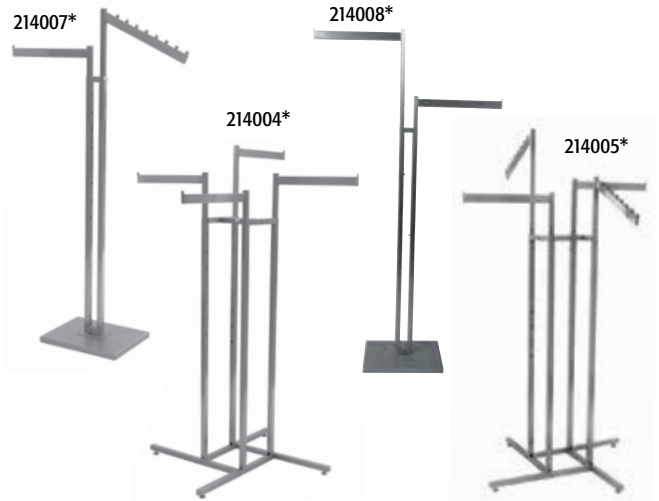

price at:		1	6	12	
214007*	1 straight arm and 1 slant arm	brushed chr	99.90	94.90	89.90
214008*	2 straight arms	brushed chr	94.90	90.20	85.45
214004*	4 straight arms	brushed chr	126.90	120.60	114.20
214005*	2 straight arms and 2 slant arms	brushed chr	138.90	132.00	125.00

Racks noted with an asterisk (*) are designed to accept any sign holder with a 3/8" fitting. See page 25.