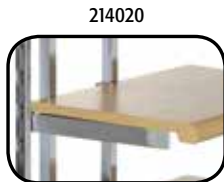

add-on arms for chrome racks

price at:		1	6	12	
214020	shelf support for square tubing racks	chrome	22.50	21.35	20.25
198301	16" twist-on straight arm	chrome	4.80	4.55	4.35

We have extensive experience with overseas manufacturers. If you have custom requirements for your racking, let us know.

brushed chrome racks

Our brushed chrome racks offer a high-end look at an affordable price. Both the straight arms and slant arms are manufactured with rectangular tubing for a bolder, richer look.