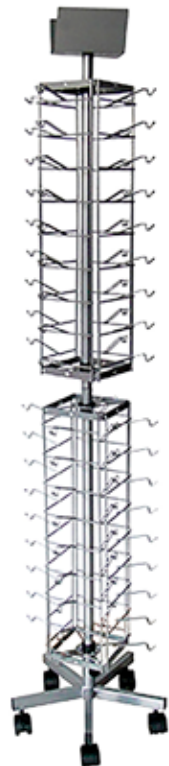

Countertop or floorstanding eyewear spinners feature sturdy metal construction and mirrors.

300150 - 15" x 15" x 28"  
36 pair counter spinner

300155 - 15" x 15" x 70"  
72 pair floor spinner

197300 - 32½" long anodized aluminum wallmount display comes with 12 locking holders for glasses.

<b>price at:</b>			<b>1</b>	<b>6</b>	<b>12</b>
197300	wallmount eyewear display	aluminum	97.00	92.15	87.30

<b>price at:</b>			<b>1</b>	<b>3</b>	<b>6</b>
300150	36 pair counter eyewear spinner	silver	71.80	68.20	64.60
300155	72 pair floorstanding eyewear spinner	silver	124.90	118.70	112.45

<b>price at:</b>			<b>1</b>	<b>6</b>	<b>20</b>
167016	12 pair metal eyewear display - 18" high	black	12.90	12.30	11.60

<b>price at:</b>			<b>1</b>	<b>6</b>	<b>12</b>
165018	6 pair acrylic eyewear display - 17" high	clear	15.75	14.15	12.80

<b>price at:</b>			<b>1</b>	<b>25</b>	<b>100</b>
177100	slatwall folded eyewear display	clear	1.80	1.70	1.65
177101	slatwall extended eyewear display	clear	3.00	2.85	2.70