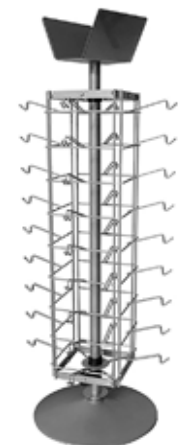

Countertop or floorstanding eyewear spinners feature sturdy metal construction and mirrors.

300150 - 15" x 15" x 28"  
36 pair counter spinner

300155 - 15" x 15" x 70"  
72 pair floor spinner

197300 - 32½" long anodized aluminum wallmount display comes with 12 locking holders for glasses.

<b>price at:</b>			<b>1</b>	<b>6</b>	<b>12</b>
197300	wallmount eyewear display	aluminum	97.00	92.15	87.30

<b>price at:</b>			<b>1</b>	<b>3</b>	<b>6</b>
300150	36 pair counter eyewear spinner	silver	71.80	68.20	64.60
300155	72 pair floorstanding eyewear spinner	silver	124.90	118.70	112.45

<b>price at:</b>			<b>1</b>	<b>6</b>	<b>20</b>
167016	12 pair metal eyewear display - 18" high	black	12.90	12.30	11.60

<b>price at:</b>			<b>1</b>	<b>6</b>	<b>12</b>
165018	6 pair acrylic eyewear display - 17" high	clear	15.75	14.15	12.80

<b>price at:</b>			<b>1</b>	<b>25</b>	<b>100</b>
177100	slatwall folded eyewear display	clear	1.80	1.70	1.65
177101	slatwall extended eyewear display	clear	3.00	2.85	2.70