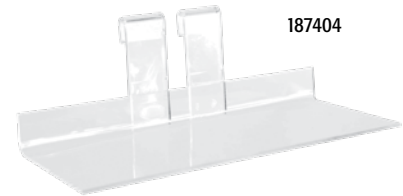

<b>price at:</b>		<b>1</b>	<b>12</b>	<b>50</b>
161325	1 lb bootweight	3.50	3.35	3.15

**countertop displays**

161311

161310

161319

161315

214445

<b>price at:</b>		<b>1</b>	<b>12</b>	<b>48</b>
161310	small heel rest riser - 1" w x 2" h	1.10	1.05	1.00
161311	large heel rest shoe riser	1.65	1.60	1.50
	1 3/8" w x 4 1/4" h			
161315	3pc polystyrene shoe riser set	7.90	6.00	5.35
	7" h, 5 1/8" h, 3 1/8" h			
161319	acrylic sandal shaper	2.40	2.30	2.20

<b>price at:</b>		<b>1</b>	<b>6</b>	<b>12</b>
214445	6" slanted shoe stand with heel stop	9.90	9.40	8.90

**shelves**

177050

177051

178402

See pages 66-67 for more slatwall shoe shelves.

<b>price at:</b>		<b>1</b>	<b>12</b>	<b>48</b>
177050	4" d x 10" w message shelf with 1" slot injection molded polystyrene	2.90	2.75	2.60
177051	4" d x 10" w message shelf with 1" slot acrylic	4.55	4.30	4.10
178402	slatwall swivel shoe shelf with heel grip	3.90	3.75	3.50

187404

<b>price at:</b>		<b>1</b>	<b>12</b>	<b>48</b>
187404	4" x 10" styrene flat shoe shelf	2.90	2.80	2.75

**racking**

214995

214996

Extra shelves may be purchased separately.

<b>price at:</b>		<b>1</b>	<b>6</b>	<b>12</b>
214995	shoe rack w/8 shelves, 65" high	252.45	239.80	227.20
214996	extra shelves for 214995, 12" x 47 1/2"	19.90	18.90	17.90