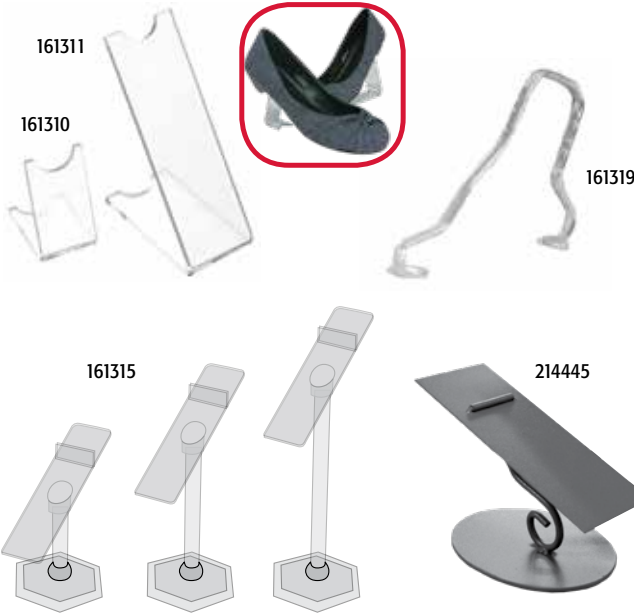

## ticket holders

130265

<b>price of each at (min 12):</b>			<b>12</b>	<b>100</b>
130265	gripclip ticket holder	clear	.35	.20

**forms & stabilizers**

161330

Shapers really show off boots! Roll it up and place it in the boot. It will unfurl to fit the calf and ankle where support is needed.

161326  
161327

Stabilizes boots on display.

161325

<b>price at:</b>		<b>1 pair</b>	<b>4 pairs</b>	<b>24 pairs</b>
161330	boot shapers 15"	6.00	5.00	4.50

<b>price per pair at:</b>		<b>1 pair</b>	<b>6 pairs</b>
161326	10" boot shaper	9.70	9.20
161327	14" boot shaper	10.80	10.25
	black		
	black		

<b>price at:</b>		<b>1</b>	<b>12</b>	<b>50</b>
161325	1 lb bootweight	3.50	3.35	3.15

**countertop displays**

161311

161310

161319

161315

214445

<b>price at:</b>		<b>1</b>	<b>12</b>	<b>48</b>
161310	small heel rest riser - 1" w x 2" h	1.10	1.05	1.00
161311	large heel rest shoe riser	1.65	1.60	1.50
	1 3/8" w x 4 1/4" h			
161315	3pc polystyrene shoe riser set	7.90	6.00	5.35
	7" h, 5 1/8" h, 3 1/8" h			
161319	acrylic sandal shaper	2.40	2.30	2.20