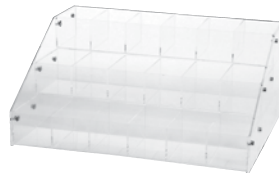

www.eddies.com

toll free 1-877-433-3437

**acrylic card displays**

165022

165023

Perfect for cards.

price at:		1	3	12	
165022	counter 3 tier display, 1 3/4" deep, 21"l x 6"d x 10"h	clear	39.90	36.95	32.45
165023	deluxe counter 3 tier display, 2" deep, 21"l x 7 1/2"d x 13 1/2"h	clear	59.90	56.90	50.75

**acrylic counter trays**

165021

165024

165025

price at:		1	3	12	
165021	counter 3 tier display 12 1/2"l x 10 1/2"w x 6"h	clear	29.90	27.90	24.00
165024	counter 3 tier / 18 compartment display, 16"l x 11 3/4"w x 7"h	clear	49.40	46.90	41.65
165025	counter 3 tier display, 16"l x 11 3/4"w x 7"h	clear	49.40	46.90	41.65