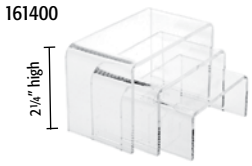

**acrylic risers**

161400

2 1/4" high

161401

5" high

161402

4 1/2" high

161404

8" high

price at:			1	3	12
161400	mini rect. riser set - 3pc, 2 3/4" - 3 3/4" long, 1 1/4" - 2 1/4" high, 2" wide	clear	6.90	5.85	4.20
161401	small square riser set - 3pc, 3" - 4" - 5"	clear	9.15	8.25	7.50
161402	medium rect. riser set - 3pc, 5 1/2" - 7 1/2" long 2 1/2" - 4 1/2" high, 4" wide	clear	10.60	9.55	8.65
161404	large square riser set - 3pc, 4" - 6" - 8"	clear	19.40	18.45	15.90