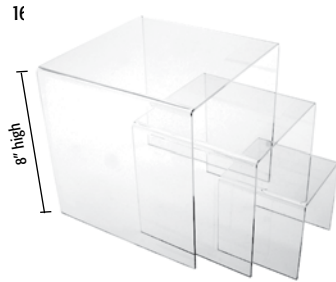

**acrylic risers**

161400

2 1/4" high

161401

5" high

161402

4 1/2" high

161404

8" high

price at:			1	3	12
161400	mini rect. riser set - 3pc, 2 3/4" - 3 3/4" long, 1 1/4" - 2 1/4" high, 2" wide	clear	6.90	5.85	4.20
161401	small square riser set - 3pc, 3" - 4" - 5"	clear	9.15	8.25	7.50
161402	medium rect. riser set - 3pc, 5 1/2" - 7 1/2" long 2 1/2" - 4 1/2" high, 4" wide	clear	10.60	9.55	8.65
161404	large square riser set - 3pc, 4" - 6" - 8"	clear	19.40	18.45	15.90