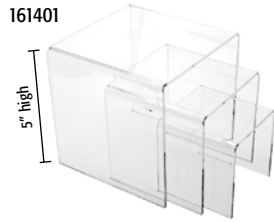

**acrylic risers**

161400

2 1/4" high

161401

5" high

161402

4 1/2" high

161404

8" high

price at:			1	3	12
161400	mini rect. riser set - 3pc, 2 3/4" - 3 3/4" long, 1 1/4" - 2 1/4" high, 2" wide	clear	6.90	5.85	4.20
161401	small square riser set - 3pc, 3" - 4" - 5"	clear	9.15	8.25	7.50
161402	medium rect. riser set - 3pc, 5 1/2" - 7 1/2" long 2 1/2" - 4 1/2" high, 4" wide	clear	10.60	9.55	8.65
161404	large square riser set - 3pc, 4" - 6" - 8"	clear	19.40	18.45	15.90