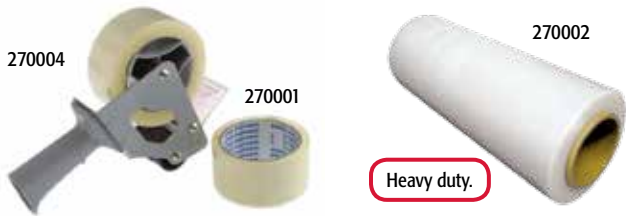

shipping supplies

price at:			1	12	36
270001	packing tape 100 metres	clear	1.95	1.85	1.75

price at:			1	3	6
270004	packing tape dispenser		10.75	10.20	9.70

price at:			1	6	24
270002	pallet wrap stretch film 13 1/2" x 1000' 1 mil	clear	13.50	12.80	12.15