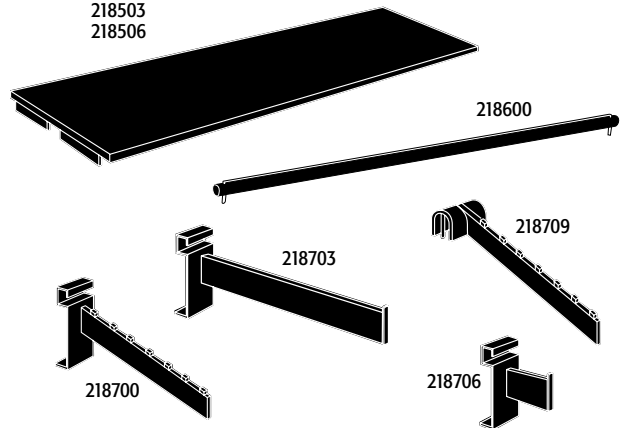

price at:		1	6	12	
218100	single two-tier unit 16" w x 48" l x 88" h; includes 2 epoxy coated hangrails with chrome protective strip; 5/16" levellers	black	237.90	226.00	214.10
218103	double 2-tier unit 16" w x 96" l x 88" h; includes 4 epoxy coated hangrails with chrome protective strip; 5/16" levellers	black	349.90	332.40	314.90

218003

218400

price at:		1	6	12	
218000	double centre rack 28" w x 48" l x 58" h; includes 2 epoxy coated hangrail with chrome strip; 5/16" levellers	black	227.50	216.15	204.75
218003	single centre rack 17" w x 48" l x 58" h; includes 1 epoxy coated hangrail with protective chrome strip; 5/16" levellers	black	157.90	150.00	142.15
218400	tall tower 14" wide with 18" w x 22" l tubular base; 73" h	black	87.50	83.15	78.75

## ladder system accessories

218500  
218503  
218506

price at:		1	6	12	
218500	top shelf for 218000 25" wide x 48" long; perforated metal	black	99.90	99.90	89.90
218503	top shelf for 218003 14 1/2" wide x 48" long; perforated metal	black	69.90	66.45	62.90
218506	regular shelf; fits all ladder system racks; 14" wide x 45" long; perforated metal	black	59.90	56.90	53.90
218600	48" hangrail with chrome protective strip	black	16.90	16.05	15.20
218700	7 cube exterior waterfall fits onto rungs of all ladder system racks	black	8.60	8.25	7.75
218703	12" exterior face-out fits onto rungs of all ladder system racks	black	6.90	6.60	6.25
218706	3" exterior face-out fits onto rungs of all ladder system racks	black	3.75	3.55	3.40
218709	7 cube interior waterfall fits onto back stretch bar of 218100 & 218103	black	6.45	6.15	5.85