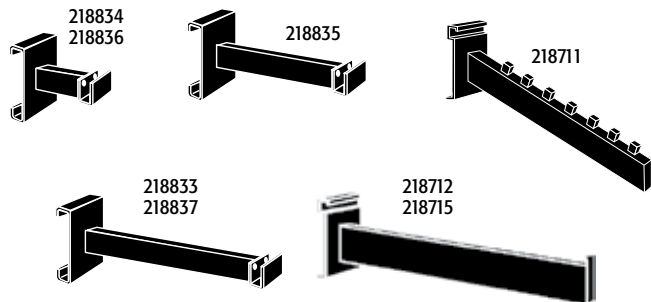

price at:		1	6	12	
218834	3" hangrail bracket	matte black	5.25	5.00	4.70
218836	3" hangrail bracket	brushed chr	6.25	5.95	5.65
218835	8" hangrail bracket	matte black	5.90	5.65	5.35
218833	12" hangrail bracket	matte black	6.90	6.55	6.25
218837	12" hangrail bracket	brushed chr	10.00	9.50	9.00

price at:		1	12	48	
218711	7 cube waterfall to attach to mini-ladder post	matte black	7.90	7.50	7.10
218712	12½" straight arm to attach to mini-ladder post	matte black	4.65	4.40	4.20
218715	12½" straight arm to attach to mini-ladder post	brushed chr	6.80	6.45	6.15