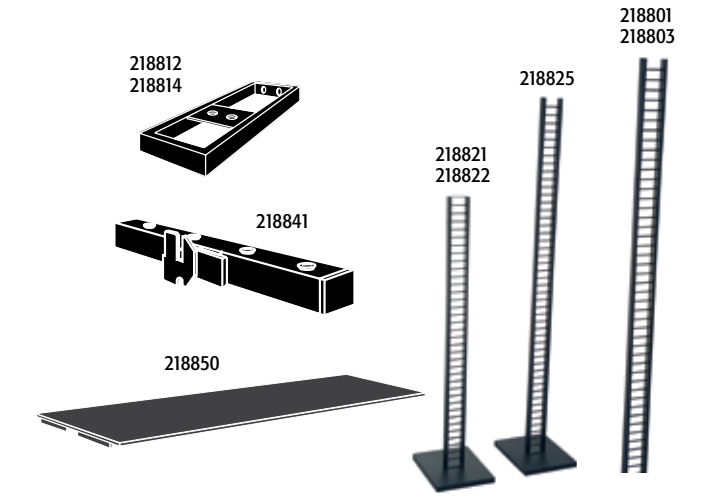

**mini-ladder & accessories**

Price as shown: \$702.58

Our mini-ladder system offers a contemporary look at an affordable price. The rungs of the ladder are designed to accept almost any grid accessory. The wall ladders can be mounted directly to the wall or used with a top cap (anchor bracket) as shown. Call our sales department if you require help on planning and pricing your specific application.

Combine the mini-ladder wall system with the mini-ladder floor standing units and create imaginative store designs so necessary in today's competitive retail environment.

price at:		1	6	12
218855	flat shelf 9" x 12" matte black	16.25	15.45	14.60

price at:		1	6	12	
218801	mini-ladder wall post 87½" high (incl. adj levellers) ¼" rungs; 1½" on center, 3" wide. uprights are ½" x 1½" rectangular tubing, built in wall plate	matte black	73.80	70.15	66.45
218803	mini-ladder wall post 87½" high (incl. adj levellers) ¼" rungs; 1½" on center, 3" wide. uprights are ½" x 1½" rectangular tubing, built in wall plate	brushed chr	92.90	88.25	83.60
218812	anchor bracket for mini-ladder; used to secure mini-ladder post to wall	matte black	21.90	20.80	19.70
218814	anchor bracket for mini-ladder; used to secure mini-ladder post to wall	brushed chr	19.90	18.90	17.90
218821	54" free-standing mini-ladder post, with 12" x 15" weighted base	matte black	105.45	100.20	94.90
218822	54" free-standing mini-ladder post, with 12" x 15" weighted base	brushed chr	49.90	49.90	49.90
218825	72" free-standing mini-ladder post, with 12" x 15" weighted base	matte black	94.50	92.70	86.35
218850	interior shelf - perforated metal 43"l x 14½"w	matte black	72.70	69.05	65.45
218841	mirage shelf bracket for interior shelves	matte black	9.90	9.40	8.90