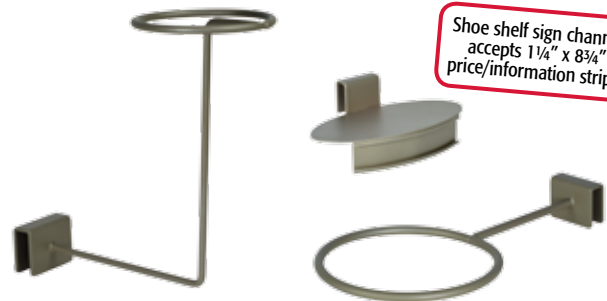

Shoe shelf sign channel accepts 1/4" x 8 3/4" price/information strips.

price at:		1	12	50
214730	hat display for hangrail 4" diameter hoop, 6" deep x 8" h pewter	3.45	3.30	3.10
214731	hat display for hangrail 4" diameter hoop, 6" deep x 8" h grey	3.45	3.30	3.10
214733	shoe shelf for hangrail, 4" x 8" pewter	7.90	7.50	7.15
214734	shoe shelf for hangrail, 4" x 8" grey	7.90	7.50	7.15
214736	ball holder for hangrail 6" diameter hoop, 5" support arm pewter	2.75	2.60	2.50