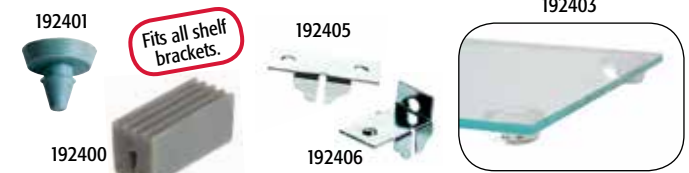

shelf accessories

price at:			1	100	500
130252	glass shelf (5mm) sign holder 3"	clear	.60	.45	.30
130253	wood shelf (3/4") sign holder 3"	clear	.60	.45	.35
192400	rubber cushion	grey	.25	.20	-
192403	rubber button w/adhesive	clear	.20	.15	-

price at:			1	1000
192401	rubber cushion, concave top	grey	.10	.05
192405	center clip for knife brackets	zinc	.25	.15
192406	end clip for knife brackets	zinc	.15	.10