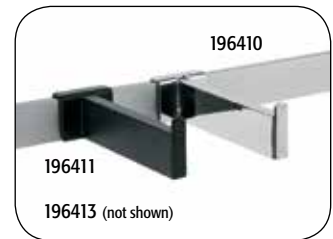

price at:			1	12	50
196405	7 ball rectangular waterfall	chrome	6.05	5.75	5.45
196401	7 ball rectangular waterfall	matte black	6.05	5.75	5.45
196404	7 ball rectangular waterfall	brushed chr	7.75	7.35	6.90
196408	12" rectangular straight arm	chrome	4.15	3.95	3.65
196409	12" rectangular straight arm	matte black	4.15	3.95	3.65
196412	12" rectangular straight arm	brushed chr	5.50	5.25	4.90
196410	6" rectangular straight arm	chrome	3.30	3.10	2.90
196411	6" rectangular straight arm	matte black	3.30	3.10	2.90
196413	6" rectangular straight arm	brushed chr	4.40	4.20	3.95
196420	double rectangular straight arm	chrome	7.65	7.30	6.90