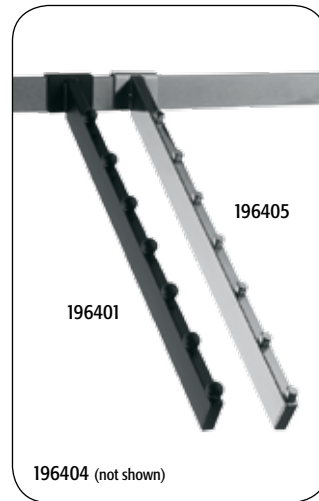

round tubing

price at:			1	10	50
194000	1" round 4 foot	chrome	6.25	5.65	5.25
195000	1 1/4" round 4 foot	chrome	6.80	6.40	6.20
195002	1 1/4" round 12 foot	chrome	22.60	20.45	19.35

rectangular tubing

price at:			1	10	50
196010	1/2" x 1 1/2" 2 foot	chrome	3.85	3.50	3.20
196011	1/2" x 1 1/2" 2 foot	matte black	3.85	3.50	3.20
196012	1/2" x 1 1/2" 2 foot	brushed chr	6.60	6.30	5.65
196000	1/2" x 1 1/2" 4 foot	chrome	7.50	6.75	5.90
196006	1/2" x 1 1/2" 4 foot	matte black	7.50	6.75	5.90
195999	1/2" x 1 1/2" 4 foot	brushed chr	12.50	11.90	10.90
196001	1/2" x 1 1/2" 6 foot	chrome	11.25	10.70	9.85
196002	1/2" x 1 1/2" 8 foot	chrome	15.90	14.50	13.90
196003	1/2" x 1 1/2" 12 foot	chrome	21.90	20.90	19.75
196110	splicer for rect. hangrail to join 2 pieces of hangrail	zinc	1.65	1.55	1.50

Custom sizes available. \$2.00 service charge applied for each custom cut.

end caps

price at:			1	20	50
194100	end cap for 1" round tubing	chrome	1.10	1.00	.85
195100	end cap for 1 1/4" round tubing	chrome	1.10	1.00	.85
196104	end cap for 1/2" x 1 1/2" rectangular tubing	matte black	1.25	1.15	1.00
196100	end cap for 1/2" x 1 1/2" rect. tubing	chrome	1.25	1.15	1.00
196101	end cap with extension for 1/2" x 1 1/2" rectangular tubing	chrome	1.50	1.35	1.15
196102	end cap with extension for 1/2" x 1 1/2" rectangular tubing	brushed chr	1.85	1.70	1.40
196103	end cap with extension for 1/2" x 1 1/2" rectangular tubing	matte black	1.50	1.35	1.15

rectangular hangrail accessories

price at:			1	100	500
196300	4" hook	chrome	.85	.75	.65
196301	6" hook	chrome	.90	.80	.70
196302	8" hook	chrome	.95	.85	.80
196312	8" hook	matte black	.95	.85	.80
196311	8" hook w/safety return	brushed chr	1.15	1.05	1.00
196303	8" hook w/safety return	chrome	1.15	1.05	.90
196304	12" hook	chrome	1.10	1.00	.95
196305	12" hook w/safety return	chrome	1.40	1.30	1.20