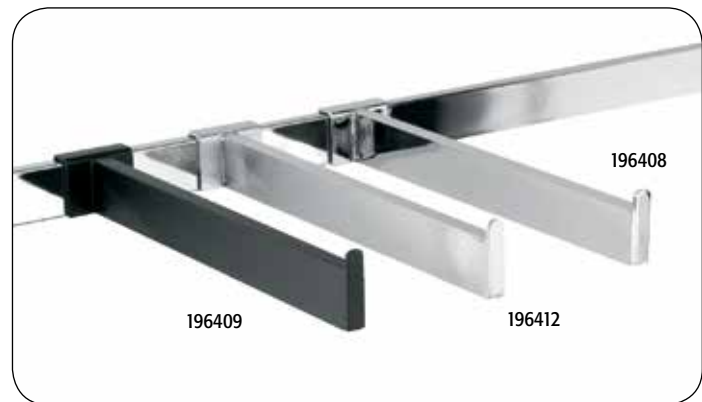

round tubing

price at:			1	10	50
194000	1" round 4 foot	chrome	6.25	5.65	5.25
195000	1 1/4" round 4 foot	chrome	6.80	6.40	6.20
195002	1 1/4" round 12 foot	chrome	22.60	20.45	19.35

rectangular tubing

price at:			1	10	50
196010	1/2" x 1 1/2" 2 foot	chrome	3.85	3.50	3.20
196011	1/2" x 1 1/2" 2 foot	matte black	3.85	3.50	3.20
196012	1/2" x 1 1/2" 2 foot	brushed chr	6.60	6.30	5.65
196000	1/2" x 1 1/2" 4 foot	chrome	7.50	6.75	5.90
196006	1/2" x 1 1/2" 4 foot	matte black	7.50	6.75	5.90
195999	1/2" x 1 1/2" 4 foot	brushed chr	12.50	11.90	10.90
196001	1/2" x 1 1/2" 6 foot	chrome	11.25	10.70	9.85
196002	1/2" x 1 1/2" 8 foot	chrome	15.90	14.50	13.90
196003	1/2" x 1 1/2" 12 foot	chrome	21.90	20.90	19.75
196110	splicer for rect. hangrail to join 2 pieces of hangrail	zinc	1.65	1.55	1.50

Custom sizes available. \$2.00 service charge applied for each custom cut.

end caps

price at:			1	20	50
194100	end cap for 1" round tubing	chrome	1.10	1.00	.85
195100	end cap for 1 1/4" round tubing	chrome	1.10	1.00	.85
196104	end cap for 1/2" x 1 1/2" rectangular tubing	matte black	1.25	1.15	1.00
196100	end cap for 1/2" x 1 1/2" rect. tubing	chrome	1.25	1.15	1.00
196101	end cap with extension for 1/2" x 1 1/2" rectangular tubing	chrome	1.50	1.35	1.15
196102	end cap with extension for 1/2" x 1 1/2" rectangular tubing	brushed chr	1.85	1.70	1.40
196103	end cap with extension for 1/2" x 1 1/2" rectangular tubing	matte black	1.50	1.35	1.15

rectangular hangrail accessories

price at:			1	100	500
196300	4" hook	chrome	.85	.75	.65
196301	6" hook	chrome	.90	.80	.70
196302	8" hook	chrome	.95	.85	.80
196312	8" hook	matte black	.95	.85	.80
196311	8" hook w/safety return	brushed chr	1.15	1.05	1.00
196303	8" hook w/safety return	chrome	1.15	1.05	.90
196304	12" hook	chrome	1.10	1.00	.95
196305	12" hook w/safety return	chrome	1.40	1.30	1.20