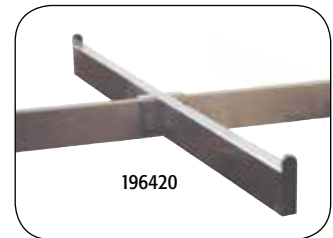

price at:			1	12	50
196405	7 ball rectangular waterfall	chrome	6.05	5.75	5.45
196401	7 ball rectangular waterfall	matte black	6.05	5.75	5.45
196404	7 ball rectangular waterfall	brushed chr	7.75	7.35	6.90
196408	12" rectangular straight arm	chrome	4.15	3.95	3.65
196409	12" rectangular straight arm	matte black	4.15	3.95	3.65
196412	12" rectangular straight arm	brushed chr	5.50	5.25	4.90
196410	6" rectangular straight arm	chrome	3.30	3.10	2.90
196411	6" rectangular straight arm	matte black	3.30	3.10	2.90
196413	6" rectangular straight arm	brushed chr	4.40	4.20	3.95
196420	double rectangular straight arm	chrome	7.65	7.30	6.90