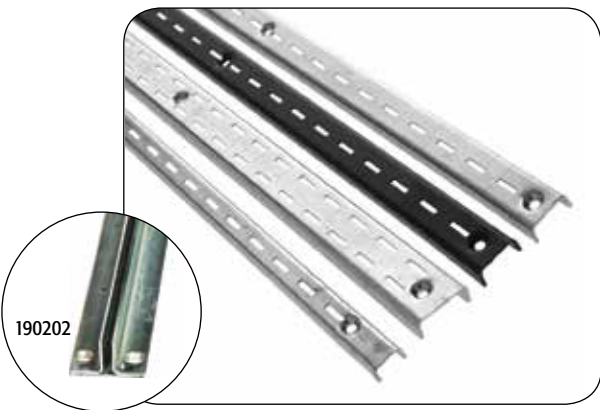

outriggers

Outrigger are easy to install. Merchandise with our standard hardware for an unparalleled high end look at a fraction of the cost of custom fixtures.

Price as shown \$498.75
(based on 190220 outrigger, hangers and hanging form not included)

price at:			1	6	12
190219	84" square tubing, 1" x 1" accepts all slotted standard hardware (1/2" slots on 1" centers)	chrome	29.65	28.20	26.70
190220	90" rectangular tubing, 1" x 2" tubing accepts all slotted standard hardware (1/2" slots on 1" centers)	brushed chrome	77.50	69.75	64.00

slotted standards 1/2" slots on 1" centers

price at:			1	20	50
190113	72" single slotted standard, 1"w	zinc	9.50	8.45	7.50
190114	72" single slotted standard, 1"w	matte black	9.50	8.45	7.50
190002	84" single slotted standard, 1"w	zinc	11.40	10.25	8.70
190004	96" single slotted standard, 3/4"w	zinc	12.70	10.80	9.35
190005	96" single slotted standard, 1"w	zinc	12.90	11.10	9.50
190007	96" single slotted standard, 1"w	matte black	12.90	11.10	9.50
190120	96" double slotted standard, 1 1/4"w	zinc	14.90	13.45	10.90
190202	120" recessed standard for 5/8" thick panels	zinc	31.90	28.70	24.30

t-frame merchandisers

These floor racks will accept all slotted standard hardware. 1/2" slots on 1" centers.

215013 – brushed chrome
215011 – matte black

price at:			1	3	6
215011	t-frame merchandiser 52" h x 20" w x 26" d, includes adjustable levellers	matte black	74.90	71.15	67.45
215013	t-frame merchandiser 52" h x 20" w x 26" d, includes adjustable levellers	brushed chrome	84.55	80.35	76.10
215017	double frame unit 56" h x 44" w with top shelf	matte black	184.70	175.45	166.25