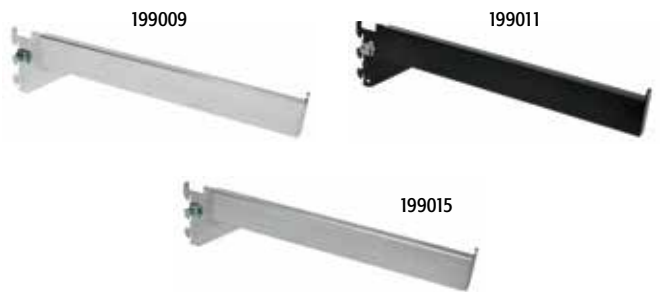

shelf brackets

Superior design! Upturned tabs lock brackets into standards.
General purpose brackets can be used with any shelf.

price at:			1	12	50
192197	8" shelf bracket	chrome	3.25	3.10	2.95
192199	10" shelf bracket	chrome	3.50	3.35	3.15
192200	12" shelf bracket	chrome	3.65	3.50	3.30
192201	12" shelf bracket	matte black	3.65	3.50	3.30
192220	12" shelf bracket	brushed chrome	4.05	3.85	3.65
192202	14" shelf bracket	chrome	3.80	3.65	3.45
192203	14" shelf bracket	matte black	3.80	3.65	3.45

wood shelf brackets

Side tabs allow shelf to be screwed to the bracket.

192130 192131

192133

192140

Heavy duty.

price per pair at:			1 pair	12 pair	50 pair
192130	12" bracket, with side tabs	chrome	6.35	6.05	5.75
192131	12" bracket, with side tabs	matte black	6.35	6.05	5.75
192133	14" hvy duty, foldover bracket, pair	chrome	7.90	7.50	7.00
192140	16" hvy duty, foldover bracket, pair	zinc	10.90	10.40	9.85

faceouts & waterfalls

199009

199011

199015

price at:			1	12	50
199009	12" straight arm (rectangular tubing)	chrome	4.90	4.70	4.40
199011	12" straight arm (rectangular tubing)	matte black	4.90	4.70	4.40
199015	12" straight arm (rectangular tubing)	brushed chrome	5.90	5.65	5.35