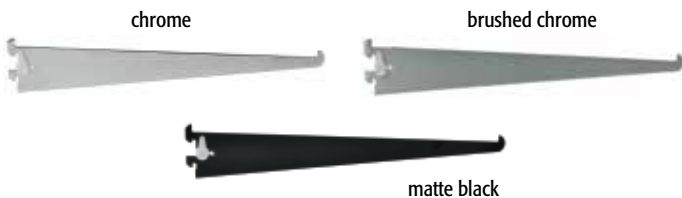

shelf brackets

Superior design! Upturned tabs lock brackets into standards.
General purpose brackets can be used with any shelf.

price at:			1	12	50
192197	8" shelf bracket	chrome	3.25	3.10	2.95
192199	10" shelf bracket	chrome	3.50	3.35	3.15
192200	12" shelf bracket	chrome	3.65	3.50	3.30
192201	12" shelf bracket	matte black	3.65	3.50	3.30
192220	12" shelf bracket	brushed chrome	4.05	3.85	3.65
192202	14" shelf bracket	chrome	3.80	3.65	3.45
192203	14" shelf bracket	matte black	3.80	3.65	3.45