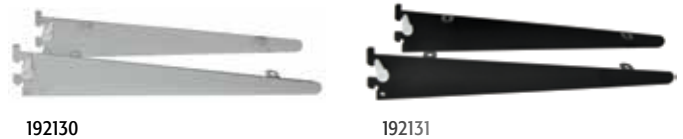

195200 - 1 1/4" round tubing
194201 - 1" round tubing

price at:			1	12	50
195200	12" hangrail bracket for 1 1/4" round hangrail	chrome	6.00	5.70	5.40
194201	12" hangrail bracket for 1" round hangrail	chrome	6.00	5.70	5.40

shelf brackets

Superior design! Upturned tabs lock brackets into standards.
General purpose brackets can be used with any shelf.

price at:			1	12	50
192197	8" shelf bracket	chrome	3.25	3.10	2.95
192199	10" shelf bracket	chrome	3.50	3.35	3.15
192200	12" shelf bracket	chrome	3.65	3.50	3.30
192201	12" shelf bracket	matte black	3.65	3.50	3.30
192220	12" shelf bracket	brushed chrome	4.05	3.85	3.65
192202	14" shelf bracket	chrome	3.80	3.65	3.45
192203	14" shelf bracket	matte black	3.80	3.65	3.45

wood shelf brackets

Side tabs allow shelf to be screwed to the bracket.

192130 192131

192133

192140

Heavy duty.

price per pair at:			1 pair	12 pair	50 pair
192130	12" bracket, with side tabs	chrome	6.35	6.05	5.75
192131	12" bracket, with side tabs	matte black	6.35	6.05	5.75
192133	14" hvy duty, foldover bracket, pair	chrome	7.90	7.50	7.00
192140	16" hvy duty, foldover bracket, pair	zinc	10.90	10.40	9.85