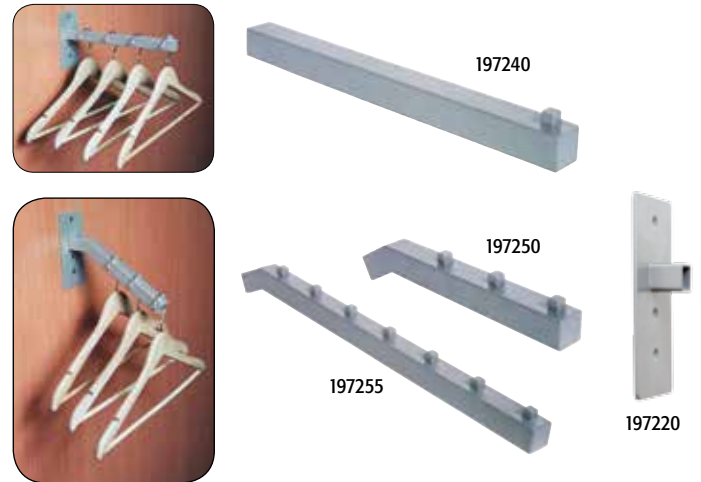

euromount

price at:		1
197220	euromount receptacle plate	silver 3.90
197240	12" faceout attachment	silver 4.30
197250	3 cube waterfall attachment	silver 2.00
197255	7 cube waterfall attachment	silver 7.65