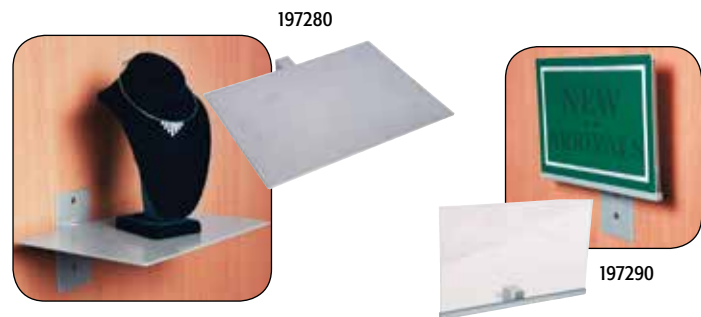

price at:		1
197280	9" x 12" metal shelf attachment	silver 2.00
197290	7" x 11" sign holder attachment	silver / acrylic 1.60