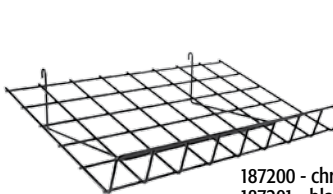

gridwall wire shelves

187000 - chrome
187001 - black

187102 - chrome
187103 - black

price at:		1	6	12	
187000	24" x 24" triangular shelf	chrome	13.50	12.85	12.15
187001	24" x 24" triangular shelf	black	13.50	12.85	12.15
187102	15"d x 24"w flat shelf with lip	chrome	18.75	17.80	16.90
187103	15"d x 24"w flat shelf with lip	black	18.75	17.80	16.90

187200 - chrome
187201 - black

179214 - chrome
179215 - black

price at:		1	6	12	
187200	15"d x 24"w slant shelf with lip	chrome	18.75	17.80	16.90
187201	15"d x 24"w slant shelf with lip	black	18.75	17.80	16.90
179214	two-tier shelf, 24" wide, fits slatwall and grid panels	chrome	22.90	21.80	20.65
179215	two-tier shelf, 24" wide, fits slatwall and grid panels	black	22.90	21.80	20.65