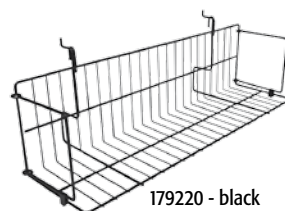

gridwall wire shelves

187000 - chrome
187001 - black

187102 - chrome
187103 - black

price at:		1	6	12	
187000	24" x 24" triangular shelf	chrome	13.50	12.85	12.15
187001	24" x 24" triangular shelf	black	13.50	12.85	12.15
187102	15"d x 24"w flat shelf with lip	chrome	18.75	17.80	16.90
187103	15"d x 24"w flat shelf with lip	black	18.75	17.80	16.90

187200 - chrome
187201 - black

179214 - chrome
179215 - black

price at:		1	6	12	
187200	15"d x 24"w slant shelf with lip	chrome	18.75	17.80	16.90
187201	15"d x 24"w slant shelf with lip	black	18.75	17.80	16.90
179214	two-tier shelf, 24" wide, fits slatwall and grid panels	chrome	22.90	21.80	20.65
179215	two-tier shelf, 24" wide, fits slatwall and grid panels	black	22.90	21.80	20.65