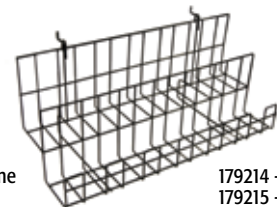

gridwall hangrail & shelf brackets

184000 - chrome
184001 - black

12" 183010 - chrome
12" 183011 - black
14" 183021 - black

See pages 77 and 78 for our selection of hangrail and shelves.

price at:		1	12	50	
184000	12" hangrail bracket for 1" round tubing	chrome	5.35	5.00	4.85
184001	12" hangrail bracket for 1" round tubing	black	5.35	5.00	4.85
183010	12" metal knife bracket	chrome	3.50	3.35	3.15
183011	12" metal knife bracket	black	3.50	3.35	3.15
183021	14" metal knife bracket (not shown)	black	3.90	3.70	3.45

gridwall wire shelves

187000 - chrome
187001 - black

187102 - chrome
187103 - black

price at:		1	6	12	
187000	24" x 24" triangular shelf	chrome	13.50	12.85	12.15
187001	24" x 24" triangular shelf	black	13.50	12.85	12.15
187102	15"d x 24"w flat shelf with lip	chrome	18.75	17.80	16.90
187103	15"d x 24"w flat shelf with lip	black	18.75	17.80	16.90

187200 - chrome
187201 - black

179214 - chrome
179215 - black

price at:		1	6	12	
187200	15"d x 24"w slant shelf with lip	chrome	18.75	17.80	16.90
187201	15"d x 24"w slant shelf with lip	black	18.75	17.80	16.90
179214	two-tier shelf, 24" wide, fits slatwall and grid panels	chrome	22.90	21.80	20.65
179215	two-tier shelf, 24" wide, fits slatwall and grid panels	black	22.90	21.80	20.65