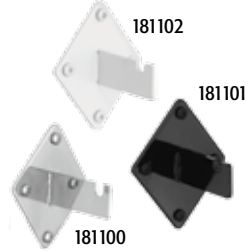

All-purpose use.

181300 – chrome
181301 – black

90° angle.

			1	24
181200	butterfly clip	chrome	.65	.60
181201	butterfly clip	black	.65	.60
181202	butterfly clip	white	.65	.60

			1	48
181300	2-way heavyweight clamp	chrome	4.90	4.45
181301	2-way heavyweight clamp	black	4.90	4.45

wallmounts, grid legs & bases

60" L-shaped grid leg w/ levellers

60" grid leg w/ levellers

4 way base

wallmounts

24" grid leg

triangle base

price at:

			1	12	48
181100	wallmount for wire grid	chrome	2.05	1.95	1.85
181101	wallmount for wire grid	black	2.05	1.95	1.85
181102	wallmount for wire grid	white	2.05	1.95	1.85
181002	24" grid leg with casters	chrome	13.90	13.20	12.55
181010	24" grid leg with casters	black	13.90	13.20	12.55
181011	24" grid leg with casters	white	13.90	13.20	12.55
181015	60" grid leg with levellers	chrome	24.90	23.70	22.45
181016	60" grid leg with levellers	black	24.90	23.70	22.45
181020	60" L-shaped grid leg with levellers	chrome	22.90	21.75	20.60
181021	60" L-shaped grid leg with levellers	black	22.90	21.75	20.60
181034	4 way grid base with casters	black	44.90	40.45	37.30
181035	triangle grid base	black	44.90	40.45	37.30
181036	triangle grid base	white	44.90	40.45	37.30
181037	triangle grid base	chrome	44.90	40.45	37.30