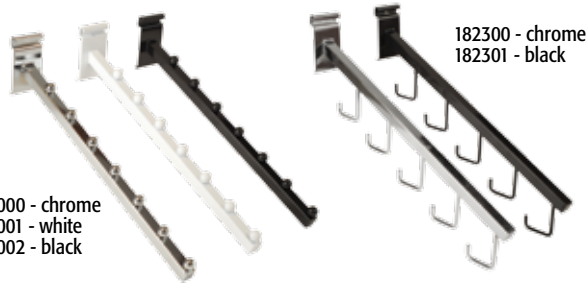

gridwall waterfalls & straight arms

182300 - chrome
182301 - black

182000 - chrome
182001 - white
182002 - black

price at:		1	12	50	
182000	7 ball waterfall sq tubing	chrome	4.20	4.00	3.45
182001	7 ball waterfall sq tubing	white	4.20	4.00	3.45
182002	7 ball waterfall sq tubing	black	4.20	4.00	3.45
182300	5 hook waterfall sq tubing	chrome	4.65	4.45	3.80
182301	5 hook waterfall sq tubing	black	4.65	4.45	3.80