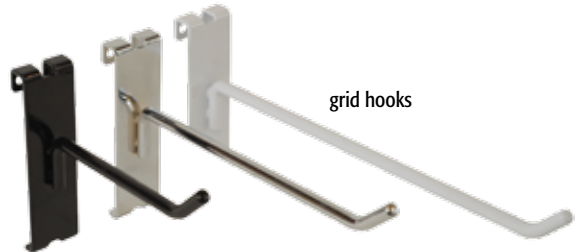

gridwall hooks

grid hooks

price at:

			1	100	500
186000	4" grid hook	chrome	.85	.75	.65
186001	4" grid hook	black	.85	.75	.65
186002	4" grid hook	white	.85	.75	.65
186100	6" grid hook	chrome	.90	.80	.70
186101	6" grid hook	black	.90	.80	.70
186102	6" grid hook	white	.90	.80	.70
186200	8" grid hook	chrome	.95	.85	.75
186201	8" grid hook	black	.95	.85	.75
186202	8" grid hook	white	.95	.85	.75
186300	10" grid hook	chrome	1.00	.90	.80
186301	10" grid hook	black	1.00	.90	.80
186302	10" grid hook	white	1.00	.90	.80
186400	12" grid hook	chrome	1.05	.95	.85
186401	12" grid hook	black	1.05	.95	.85
186402	12" grid hook	white	1.05	.95	.85