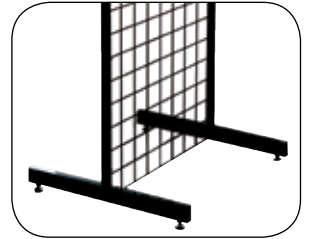

Stocked in a variety of sizes, our heavy duty wire grid panels are ideal for creating wall displays, free standing floor shelving and racking, window displays, trade show booths and more! Use your imagination to create your perfect display, or allow one of our experienced sales associates to help you with your plan.

grids

standard grid

slatgrid – for grid accessories and most slatwall fixtures

Most sizes available in black, white and chrome.

standard grid price at:

			1	12	48
180199	1' x 4' grid	chrome	17.90	15.90	14.90
180201	1' x 4' grid	black	17.90	15.90	14.90
180200	1' x 5' grid	chrome	20.50	18.45	17.45
180202	1' x 5' grid	black	20.50	18.45	17.45
180300	2' x 4' grid	chrome	24.50	22.45	21.90
180301	2' x 4' grid	white	24.50	22.45	21.90
180302	2' x 4' grid	black	24.50	22.45	21.90
180350	2' x 5' grid	chrome	29.90	26.90	25.40
180352	2' x 5' grid	black	29.90	26.90	25.40
180500	2' x 6' grid	chrome	36.90	33.20	31.60
180501	2' x 6' grid	white	36.90	33.20	31.60
180502	2' x 6' grid	black	36.90	33.20	31.60
180600	2' x 7' grid	chrome	41.90	37.75	35.65
180601	2' x 7' grid	white	41.90	37.75	35.65
180602	2' x 7' grid	black	41.90	37.75	35.65
180700	2' x 8' grid	chrome	46.90	42.25	39.90
180701	2' x 8' grid	white	46.90	42.25	39.90
180702	2' x 8' grid	black	46.90	42.25	39.90
180800	4' x 4' grid	chrome	48.90	44.00	41.90
180802	4' x 4' grid	black	48.90	44.00	41.90
180710	4' x 8' grid	black	92.25	83.05	79.90
180711	4' x 8' grid	white	92.25	83.05	79.90
180712	4' x 8' grid	chrome	92.25	83.05	79.90

All-purpose use.

181300 – chrome
181301 – black

90° angle.

			1	24
181200	butterfly clip	chrome	.65	.60
181201	butterfly clip	black	.65	.60
181202	butterfly clip	white	.65	.60

			1	48
181300	2-way heavyweight clamp	chrome	4.90	4.45
181301	2-way heavyweight clamp	black	4.90	4.45

wallmounts, grid legs & bases

60" L-shaped grid leg w/ levellers

60" grid leg w/ levellers

4 way base

wallmounts

24" grid leg

triangle base

price at: