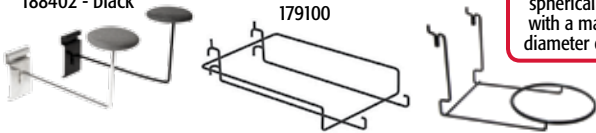

gridwall cap and ball holders

188400 - chrome
188402 - black

179100

179110

Displays lightweight spherical objects with a maximum diameter of 12 1/2".