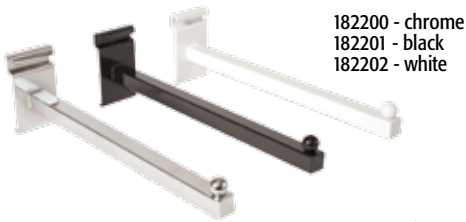

gridwall hooks

grid flush hooks

grid safety hooks

grid safety hooks

price at:		1	100	500	
186405	flush hook	white	.80	.65	.60
186406	flush hook	black	.80	.65	.60
186408	flush hook	chrome	.80	.65	.60

grid flush hooks

price at:		1	100	500	
186005	4" safety hook with return	chrome	.95	.85	.80
186006	4" safety hook with return	black	.95	.85	.80
186205	8" safety hook with return	chrome	1.10	1.00	.95
186305	10" safety hook with return	chrome	1.15	1.05	1.00

gridwall waterfalls & straight arms

182300 - chrome
182301 - black

182000 - chrome
182001 - white
182002 - black

price at:		1	12	50	
182000	7 ball waterfall sq tubing	chrome	4.20	4.00	3.45
182001	7 ball waterfall sq tubing	white	4.20	4.00	3.45
182002	7 ball waterfall sq tubing	black	4.20	4.00	3.45
182300	5 hook waterfall sq tubing	chrome	4.65	4.45	3.80
182301	5 hook waterfall sq tubing	black	4.65	4.45	3.80