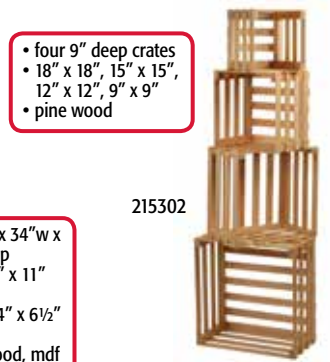

pine wood displays

• 59½" h x 48" w x 14½" deep
• three 48" x 10" shelves
• pine wood, mdf

• 57" h x 48" w x 14½" deep
• three 48" x 10" shelves
• pine wood, mdf

• 70½" h x 34" w x 13" deep
• four 34" x 11" shelves
• three 34" x 6½" shelves
• pine wood, mdf

• four 9" deep crates
• 18" x 18", 15" x 15", 12" x 12", 9" x 9"
• pine wood

price at:			1	3	6
215300	folding shelf unit	pine	89.90	85.40	80.90
215301	a-frame shelf unit	pine	84.90	80.65	76.40
215302	nesting crates, set of 4	pine	89.90	85.45	80.90
215303	baker's rack	pine	196.60	186.70	177.00

214070 - 52" h with 4 shelves (not shown)
214071 - 68" h with 5 shelves

price at:			1	3	6
214070	folding glass tower, 18" x 18" x 52" h with four 5mm tempered glass shelves	brushed chrome	157.50	141.75	138.60
214071	folding glass tower, 18" x 18" x 68" h with five 5mm tempered glass shelves	brushed chrome	191.50	181.90	172.35
214117	corner tower	maple/silver	99.90	94.90	89.90
214118	five shelf tower	maple/silver	184.35	175.15	165.90