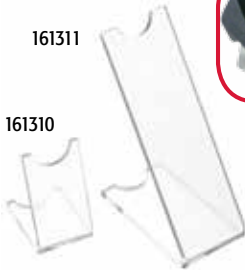

## ticket holders

130265

price of each at (min 12):			12	100
130265	gripclip ticket holder	clear	.35	.20

**forms & stabilizers**

161330

Shapers really show off boots! Roll it up and place it in the boot. It will unfurl to fit the calf and ankle where support is needed.

<b>price at:</b>		<b>1</b>	<b>12</b>	<b>50</b>
161325	1 lb bootweight	3.50	3.35	3.15

**countertop displays**

161311

161319

161310

161315

214445

214446