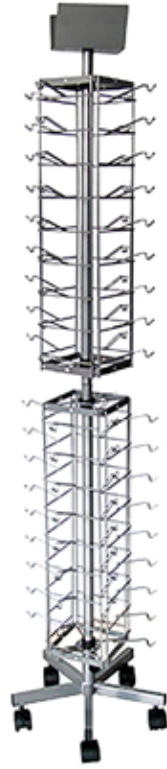

Countertop or floorstanding eyewear spinners feature sturdy metal construction and mirrors.

197300 – 32½" long anodized aluminum wallmount display comes with 12 locking holders for glasses.

300150 – 15" x 15" x 28"  
36 pair counter spinner

300155 – 15" x 15" x 70"  
72 pair floor spinner

177100

177101

167016

165018

price at:			1	3	6
300150	36 pair counter eyewear spinner	silver	71.80	68.20	64.60
300155	72 pair floorstanding eyewear spinner	silver	124.90	118.70	112.45

price at:			1	6	12
197300	wallmount eyewear display	aluminum	87.90	83.55	79.10

price at:			1	6	20
167016	12 pair metal eyewear display - 18" high	black	12.90	12.30	11.60

price at:			1	6	12
165018	6 pair acrylic eyewear display - 17" high	clear	15.75	14.15	12.80

price at:			1	25	100
177100	slatwall folded eyewear display	clear	1.80	1.70	1.65
177101	slatwall extended eyewear display	clear	3.00	2.85	2.70