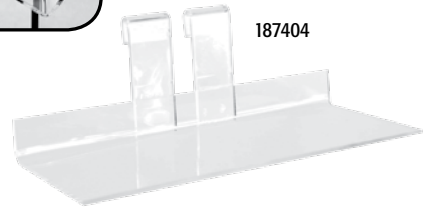

Countertop or floorstanding eyewear spinners feature sturdy metal construction and mirrors.

197300 – 32½" long anodized aluminum wallmount display comes with 12 locking holders for glasses.

300150 – 15" x 15" x 28"  
36 pair counter spinner

See pages 64-65 for more slatwall shoe shelves.

<b>price at:</b>		<b>1</b>	<b>12</b>	<b>48</b>
177051	4" x 10" w message shelf with 1" slot	clear	4.40 4.20	3.95
178402	slatwall swivel shoe shelf with heel grip	clear	3.90 3.75	3.50

187402

Grid shoe shelves.

187404

<b>price at:</b>		<b>1</b>	<b>12</b>	<b>48</b>
187402	4" x 9" right slant shoe shelf, toe stop	clear	1.90 1.90	1.90
187404	4" x 10" styrene flat shoe shelf	clear	2.90 2.80	2.75