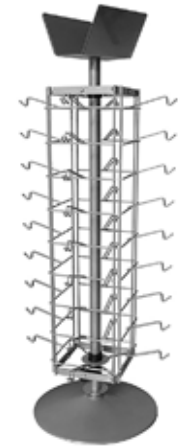

Countertop or floorstanding eyewear spinners feature sturdy metal construction and mirrors.

197300 – 32½" long anodized aluminum wallmount display comes with 12 locking holders for glasses.

300150 – 15" x 15" x 28"  
36 pair counter spinner

300155 – 15" x 15" x 70"  
72 pair floor spinner

177100

177101

167016

165018

price at:			1	3	6
300150	36 pair counter eyewear spinner	silver	71.80	68.20	64.60
300155	72 pair floorstanding eyewear spinner	silver	124.90	118.70	112.45

price at:			1	6	12
197300	wallmount eyewear display	aluminum	87.90	83.55	79.10

price at:			1	6	20
167016	12 pair metal eyewear display - 18" high	black	12.90	12.30	11.60

price at:			1	6	12
165018	6 pair acrylic eyewear display - 17" high	clear	15.75	14.15	12.80

price at:			1	25	100
177100	slatwall folded eyewear display	clear	1.80	1.70	1.65
177101	slatwall extended eyewear display	clear	3.00	2.85	2.70