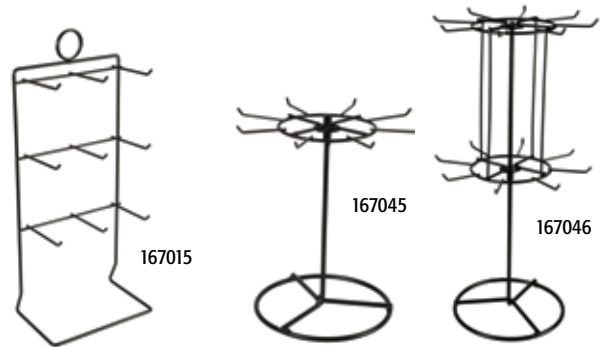

<b>price at:</b>			<b>1</b>	<b>6</b>	<b>12</b>
300131	61" h x 9" w floor spinner, double-sided	black	69.90	66.45	62.90
<b>price at:</b>			<b>1</b>	<b>10</b>	<b>25</b>
300109	24" h x 9" w counter spinner, double-sided uses #300112 hooks, sold separately	black	25.90	24.60	23.35
300110	14" h x 13" w counter display ships flat with six 5" pegs	black	13.75	13.15	12.50
300111	20" h x 13" w counter display ships flat with twelve 5" pegs	black	15.75	15.10	14.30
<b>price at:</b>			<b>1</b>	<b>144</b>	
300112	5" hooks for 300131 & 300109; can also be used with 300110 & 300111	black	.25	.20	

<b>price at:</b>			<b>1</b>	<b>3</b>	<b>6</b>
300117	2 tier 16 hook counter spinner adjustable height, 24" - 30"	chrome	34.90	33.15	31.40
300118	3 tier 24 hook counter spinner adjustable height, 24" - 30"	chrome	38.90	37.00	35.00

<b>price at:</b>			<b>1</b>	<b>4</b>	<b>12</b>
167015	9 hook triple tier peg stand 18" h x 8" w	black	8.90	8.50	8.00
167045	8 hook single tier peg spinner 10 1/4" h x 9 1/2" w	black	8.90	8.50	8.00
<b>price at:</b>			<b>1</b>	<b>6</b>	<b>12</b>
167046	16 hook double tier peg spinner 18 1/2" h x 9 1/2" w	black	12.90	12.25	11.65