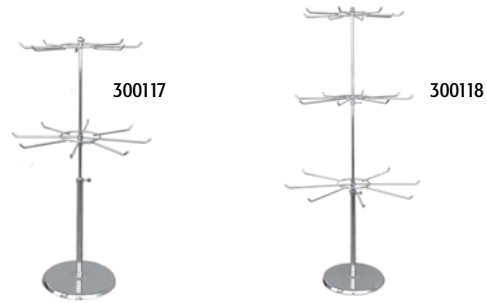

<b>price at:</b>			<b>1</b>	<b>6</b>	<b>12</b>
300131	61" h x 9" w floor spinner, double-sided	black	69.90	66.45	62.90
<b>price at:</b>			<b>1</b>	<b>10</b>	<b>25</b>
300109	24" h x 9" w counter spinner, double-sided uses #300112 hooks, sold separately	black	25.90	24.60	23.35
300110	14" h x 13" w counter display ships flat with six 5" pegs	black	13.75	13.15	12.50
300111	20" h x 13" w counter display ships flat with twelve 5" pegs	black	15.75	15.10	14.30
<b>price at:</b>			<b>1</b>	<b>144</b>	
300112	5" hooks for 300131 & 300109; can also be used with 300110 & 300111	black	.25	.20	

<b>price at:</b>			<b>1</b>	<b>3</b>	<b>6</b>
300117	2 tier 16 hook counter spinner adjustable height, 24" - 30"	chrome	34.90	33.15	31.40
300118	3 tier 24 hook counter spinner adjustable height, 24" - 30"	chrome	38.90	37.00	35.00

<b>price at:</b>			<b>1</b>	<b>4</b>	<b>12</b>
167015	9 hook triple tier peg stand 18" h x 8" w	black	8.90	8.50	8.00
167045	8 hook single tier peg spinner 10 1/4" h x 9 1/2" w	black	8.90	8.50	8.00
<b>price at:</b>			<b>1</b>	<b>6</b>	<b>12</b>
167046	16 hook double tier peg spinner 18 1/2" h x 9 1/2" w	black	12.90	12.25	11.65

Use these metal displays as peg stands or magnet displays. See page 67 for peg hooks.

<b>price at:</b>			<b>1</b>	<b>3</b>	<b>6</b>
300115	2 tier 12 hook counter spinner 31" high, 13" diameter base	chrome	29.90	28.40	26.90
300116	2 tier 16 hook counter spinner 31" high, 13" diameter base	chrome	33.90	32.25	30.55