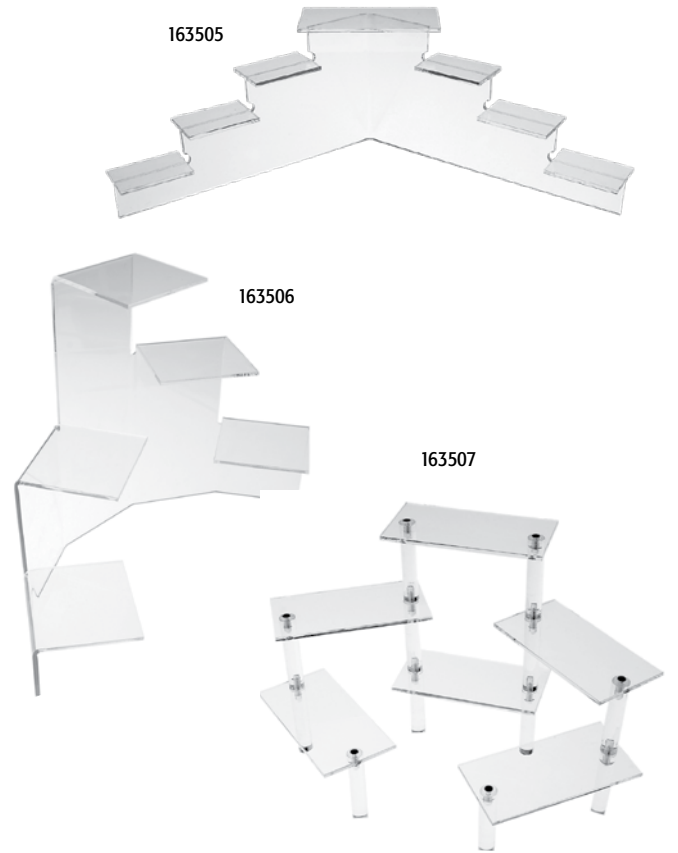

price at:		1	3	6
163505	mini platform stairs - 6½"h	clear 31.90	30.30	28.70
163506	multi-tiered riser, 12½"h, 5 4" square platforms	clear 39.90	37.50	35.90
163507	multi-platform display, 10¼"h, adjustable	clear 29.90	28.45	26.90