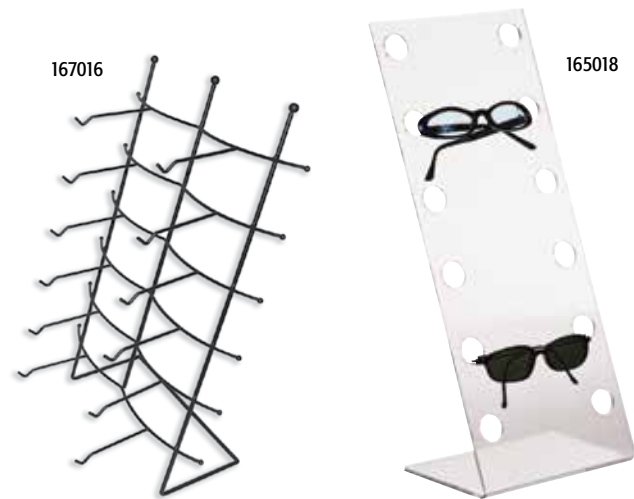

accessory displays

price at:		1	6	20	
167016	wire sunglasses display	black	12.90	12.30	11.60
	holds 12 pairs, 18" h x 8" w				

price at:		1	3	6	
165018	counter eyewear display	clear	15.75	15.00	14.15
	17" h x 7" w, holds 6 pairs