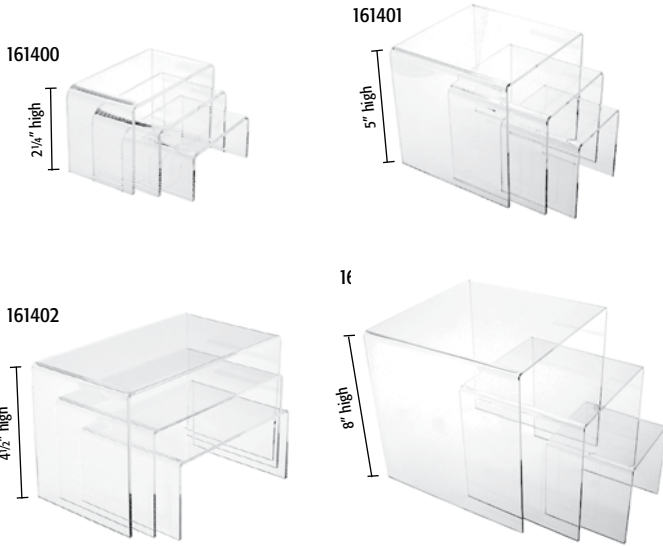

**acrylic risers**

price at:		1	3	12
161400	mini rect. riser set - 3pc, 2¾" - 3¾" long, 1¼" - 2¼" high, 2" wide	clear 6.90	5.85	4.20
161401	small square riser set - 3pc, 3" - 4" - 5"	clear 8.75	7.90	7.20
161402	medium rect. riser set - 3pc, 5½" - 7½" long, 2½" - 4½" high, 4" wide	clear 10.40	9.35	8.40
161404	large square riser set - 3pc, 4" - 6" - 8"	clear 18.90	18.80	15.65

price at:		1	3	6
163500	2 step riser, 4¼"h x 8"w x 8½"d	clear 24.80	22.30	21.10
163501	3 step riser, 6¾"h x 12"w x 12½"d	clear 39.90	37.50	35.90
163503	3 step riser, 9"h x 12"w x 9"d	clear 24.90	23.65	22.40

price at:		1	3	6
163505	mini platform stairs - 6½"h	clear 31.90	30.30	28.70
163506	multi-tiered riser, 12½"h, 5 4" square platforms	clear 39.90	37.50	35.90
163507	multi-platform display, 10¼"h, adjustable	clear 29.90	28.45	26.90

**acrylic card displays**

price at:		1	3	12	
165022	counter 3 tier display, 1 3/4" deep, 21"l x 6"d x 10"h	clear	39.90	36.95	32.45
165023	deluxe counter 3 tier display, 2" deep, 21"l x 7 1/2"d x 13 1/2"h	clear	59.90	56.90	50.75