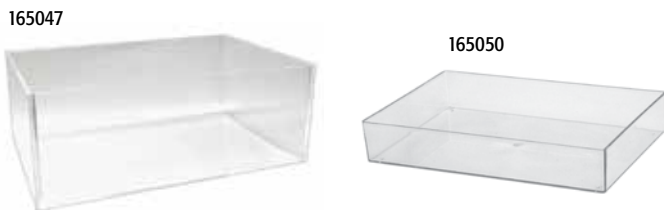

price at:		1	6	12	
165047	counter tray 8"w x 12"l x 4 1/2"h	clear	16.50	15.70	14.80
165050	counter tray 6 1/2"w x 9 3/4"l x 1 1/2"h	clear	7.65	6.90	6.55