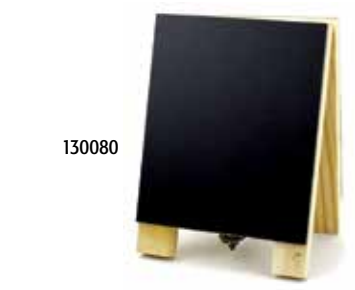

business signs

120224

120225

price at:		1	12	24
single-sided business signs hard plastic, 9" x 12"		1.65	1.45	1.25

price at:			1	6	12
120600	currency exchange wheel 4 1/2" x 4 1/2" - styrene	blue/white	5.30	5.05	4.75
120601	"WILL RETURN" clock, 11 1/2" x 6" includes 1 suction cup and hanging chain	white/blue	3.90	3.70	3.55
120602	"WILL RETURN" clock, 7 1/2" x 9" includes 1 suction cup and hanging chain	white/blue	3.55	3.35	3.20
price at:			1	3	6
120604	OPEN/CLOSED business sign kit 9 1/2" x 14"; double-sided; includes 1 suction cup and pre-cut easy stick numbers	red/white/blue	9.25	8.80	8.35
120605	BUSINESS HOURS sign kit 10" x 9"; one sided cling-on vinyl; includes pre-cut easy stick numbers	red/white	9.70	9.25	8.75
120609	OPEN/CLOSED double-sided sign 7" x 11" card stock; includes 1 suction cup	red/white/blue	4.60	4.40	4.15

price at:			1	6	12
120651	LED OPEN sign, 10" x 19" x 1 1/2" cUL approved	black	29.90	26.90	23.90
120654	Illuminated OPEN sign, 12" x 24" x 4" cUL approved	green/black	154.90	139.40	134.45

mini chalkboard easels