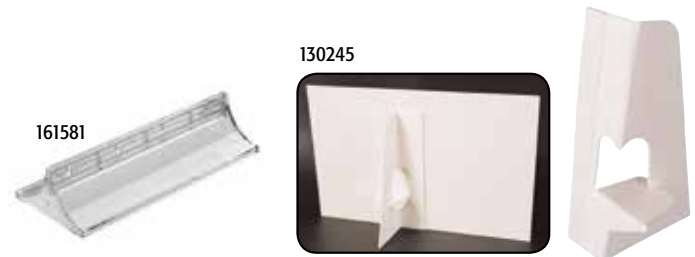

7" x 11" preprinted show cards

medium card stock, double-sided

price at:		1	12	24
7" x 11" show cards, medium card stock	white/red	1.45	1.25	1.15

5 1/2" x 7" policy cards

plastic, single-sided

price at:		1	6	12
5 1/2" x 7" policy cards, durable plastic	gold/black	3.60	3.45	3.35

show card bases

price at:		1	12	120
161581 base for 7" x 11" show cards	clear	1.55	1.45	1.35

price at:		1	25	100
130245 6" show card easel w/ permanent adhesive strip	white	1.20	1.15	1.05

See page 93 for security signage.