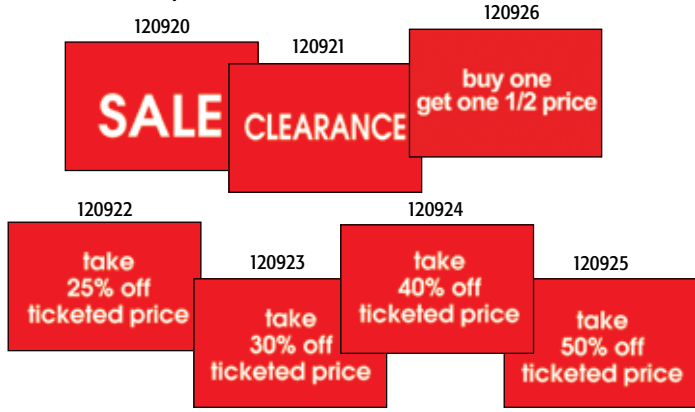

7" x 11" preprinted show cards

medium card stock, double-sided

price at:		1	12	24
7" x 11" show cards, medium card stock	white/red	1.45	1.25	1.15

5 1/2" x 7" policy cards

plastic, single-sided

price at:		1	6	12
5 1/2" x 7" policy cards, durable plastic	gold/black	3.60	3.45	3.35

show card bases

price at:		1	12	120
161581 base for 7" x 11" show cards	clear	1.55	1.45	1.35

price at:		1	25	100
130245 6" show card easel w/ permanent adhesive strip	white	1.20	1.15	1.05

See page 93 for security signage.

163005

Perfect for showcases!
200 piece pricing kit.
Set includes:
10 sets of numbers "1-9"
60 - "0"
20 - "\$"
20 - "-"
10 - ".,"

price at:		1	6	12
163005 pricing kit, 4mm x 7mm, interlocking angled blocks	black & white	26.30	23.65	22.90

price at: 22" x 28" paper posters, single-sided

1	12	50
7.40	6.30	5.65

122027

122205

122020

122018

122015

122028