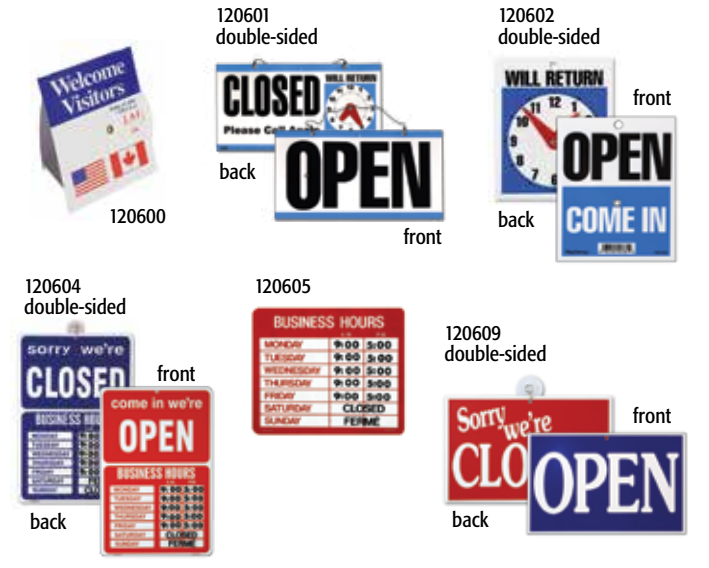

7" x 11" preprinted show cards

medium card stock, double-sided

price at:		1	12	24
7" x 11" show cards, medium card stock	white/red	1.45	1.25	1.15

5 1/2" x 7" policy cards

plastic, single-sided

price at:		1	6	12
5 1/2" x 7" policy cards, durable plastic	gold/black	3.60	3.45	3.35

business signs

120224

120225

price at:		1	12	24
single-sided business signs hard plastic, 9" x 12"		1.65	1.45	1.25

price at:			1	6	12
120600	currency exchange wheel 4 1/2" x 4 1/2" - styrene	blue/white	5.30	5.05	4.75
120601	"WILL RETURN" clock, 11 1/2" x 6" includes 1 suction cup and hanging chain	white/blue	3.90	3.70	3.55
120602	"WILL RETURN" clock, 7 1/2" x 9" includes 1 suction cup and hanging chain	white/blue	3.55	3.35	3.20
price at:			1	3	6
120604	OPEN/CLOSED business sign kit 9 1/2" x 14"; double-sided; includes 1 suction cup and pre-cut easy stick numbers	red/white/blue	9.25	8.80	8.35
120605	BUSINESS HOURS sign kit 10" x 9"; one sided cling-on vinyl; includes pre-cut easy stick numbers	red/white	9.70	9.25	8.75
120609	OPEN/CLOSED double-sided sign 7" x 11" card stock; includes 1 suction cup	red/white/blue	4.60	4.40	4.15