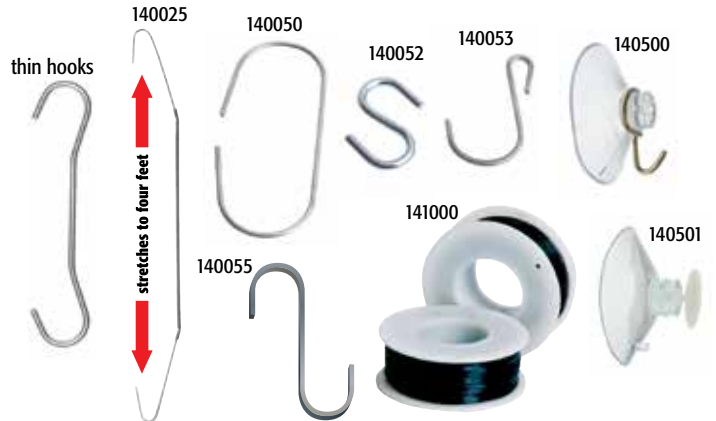

price at:
130410 banner stand, square base, 54" - 93" adjustable height

	1	3	6
	69.90	66.45	62.90

ceiling clips

140001

140000

140002

140003

140004

price at:

140000	wire t bar ceiling clip (min 12)	metal	12	100
140001	lexan t bar ceiling clip (min 12)	clear	.25	.20
140003	mobile button for ceilings	white	.75	.60
140003	3/4" square with adhesive (min 12)	white	.35	.29
140004	snap on ceiling clip for t-bar ceilings (min 12)	natural nylon	.25	.20

price at:

140002	bar clamp ceiling clip (min 6)	white	6	12	100
			.85	.80	.70

hooks, suction cups & wire

price at:

140010	4" thin hook	metal	1	50
140011	6" thin hook	metal	.25	.20
140014	12" thin hook	metal	.30	.25
140016	18" thin hook	metal	.35	.30
140018	24" thin hook	metal	.55	.50
140020	36" thin hook	metal	.75	.70
140023	48" thin hook	metal	.98	.93