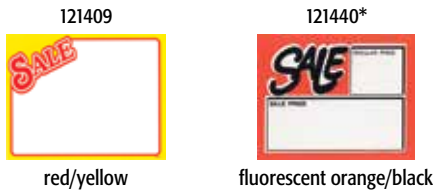

121409 red/yellow

121440* fluorescent orange/black

*also available in a single vinyl wipe-off show card (see page 17)

price per pack (100/pack) at:	1	3	6
heavy card stock show cards, 5 1/2" x 7"	16.90	16.10	15.35

medium card stock, single-sided - compatible with laser or inkjet printers