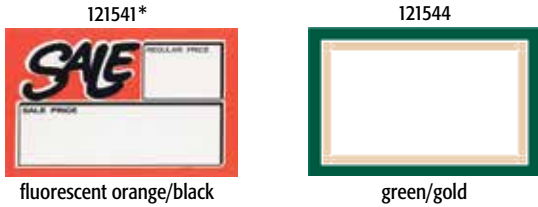

www.eddies.com

toll free 1-877-433-3437

7" x 11" write-on show card packs

heavy card stock, single-sided

121541* fluorescent orange/black

121544 green/gold

*also available in a single vinyl wipe-off show card (see page 17)