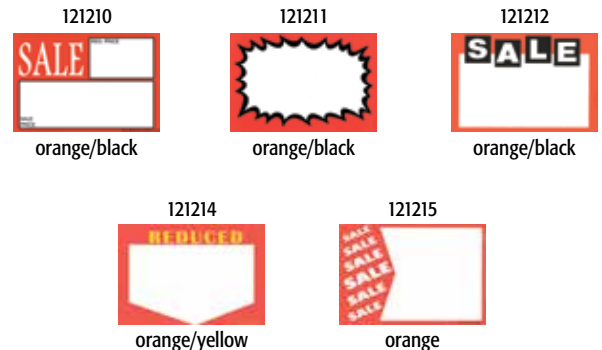

121552 orange/blue

121553 orange/blue

*also available in a single vinyl wipe-off show card (see page 17)

price per pack (100/pack) at:	1	3	6
medium card stock show cards, 7" x 11"	18.90	18.00	17.00

5 1/2" x 7" write-on show card packs

3 1/2" x 5 1/2" write-on show card packs

heavy card stock, single-sided

121354 red/yellow

121380* fluorescent orange/black

*also available in a single vinyl wipe-off show card (see page 17)

price per pack (100/pack) at:	1	3	6
heavy card stock show cards, 3 1/2" x 5 1/2"	12.90	12.35	11.70

medium card stock, single-sided

121361* orange/blue

121362 orange/blue

121363 orange/blue

*also available in a single vinyl wipe-off show card (see page 17)

price per pack (100/pack) at:	1	3	6
medium card stock show cards, 3 1/2" x 5 1/2"	10.50	10.00	9.50

121241 orange/blue

121243 orange/blue

121242 orange/blue

price per pack (100/pack) at:	1	3	6
medium card stock show cards, 2 3/4" x 3 1/2"	7.50	7.15	6.75

1 7/8" x 2 3/4" write-on show card packs

medium card stock, single-sided