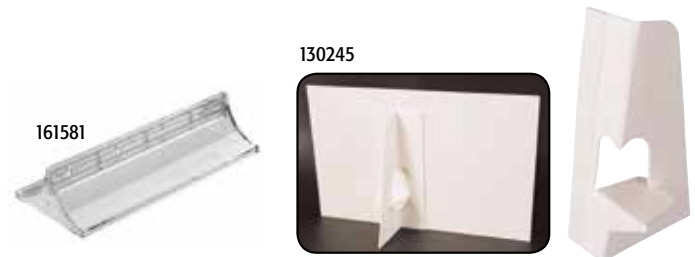

medium card stock, double-sided

price at:		1	12	24
7" x 11" show cards, medium card stock	white/red	1.45	1.25	1.15

5 1/2" x 7" policy cards

plastic, single-sided

price at:		1	6	12
5 1/2" x 7" policy cards, durable plastic	gold/black	3.60	3.45	3.35

show card bases

price at:		1	12	120
161581 base for 7" x 11" show cards	clear	1.55	1.45	1.35

price at:		1	25	100
130245 6" show card easel w/ permanent adhesive strip	white	1.20	1.15	1.05

See page 93 for security signage.